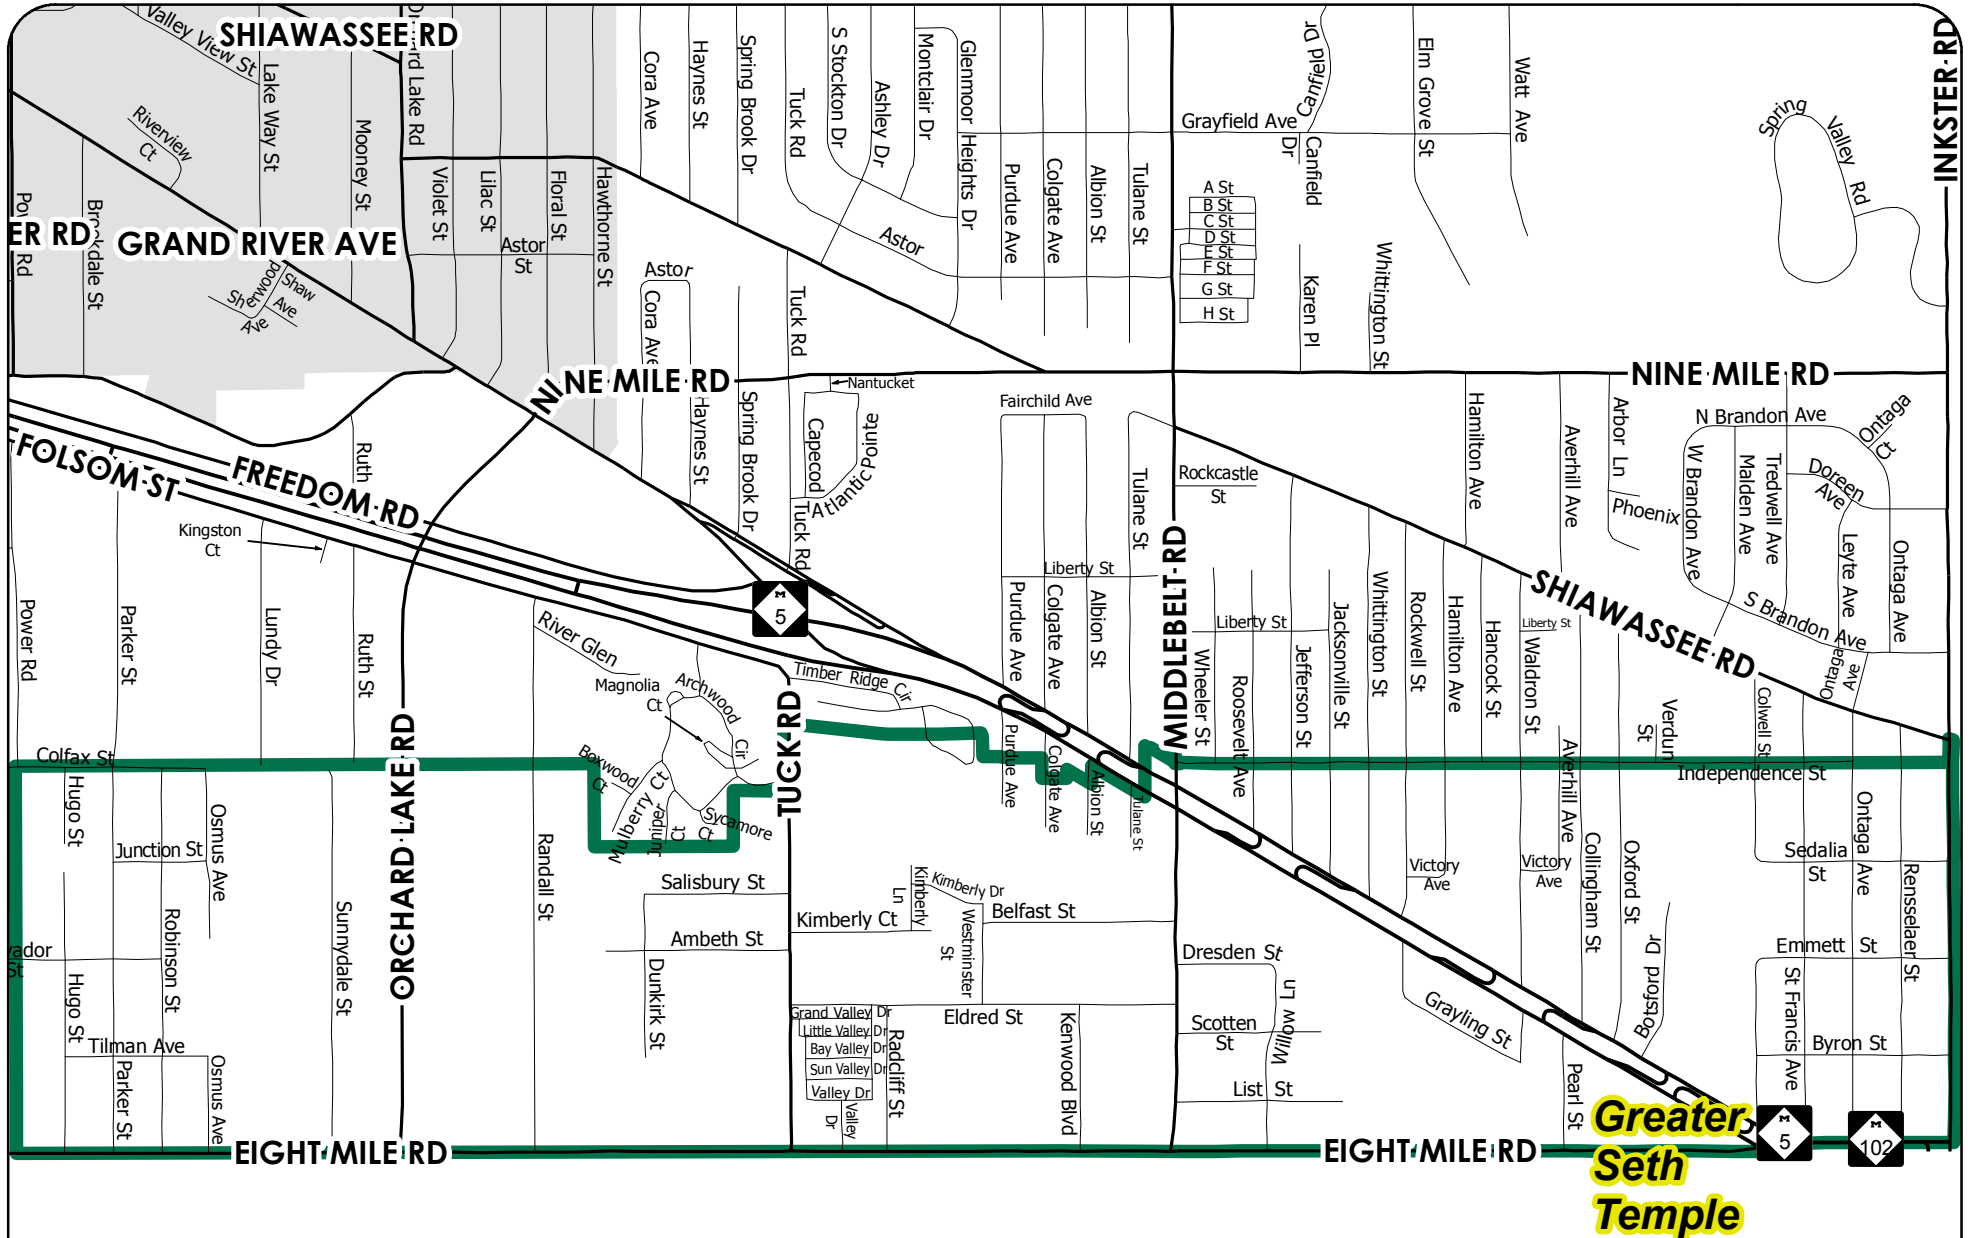

# Voting Precinct 27

## City of Farmington Hills, Michigan

**NOTE: Election traffic must use Grand River entrance.**

### PRECINCT STREETS

W 8 MILE RD (Portion)	KIMBERLY CT	TIMBERIDGE CIR
ALBION AVE	KIMBERLY DR	TUCK RD (Portion)
AMBETH ST	LIST ST	TULANE AVE
AVERHILL ST	LUNDY DR	WALDRON ST
BELFAST ST	MIDDLEBELT RD (Portion)	WESTMINSTER
BOTSFORD DR	ONTAGA ST	WESTMINSTER ST
BYRON	ORCHARD LAKE RD (Portion)	WHEELER ST
COLFAX DR	OSMUS ST	WHITTINGTON ST
COLGATE ST	OXFORD AVE	WILLOW LN
COLLINGHAM AVE	PARKER ST	
COLWELL ST	PEARL ST	
DRESDEN ST	PURDUE AVE	
DUNKIRK ST	RADCLIFF ST	
ELDRED ST	RANDALL ST	
GRAND RIVER AVE (Portion)	RENSSELAER ST	
GRAYLING AVE	ROBINSON ST	
HAMILTON AVE	ROCKWELL ST	
HUGO ST	ROOSEVELT AVE	
INDEPENDENCE ST	RUTH ST	
INKSTER RD (Portion)	SAINT FRANCIS ST	
JACKSONVILLE ST	SALISBURY ST	
JEFFERSON ST	SALVADOR ST	
JUNCTION ST	SCOTTEN ST	
KENWOOD ST	SEDALIA AVE	
KIMBERLY LN	SUNNYDALE ST	