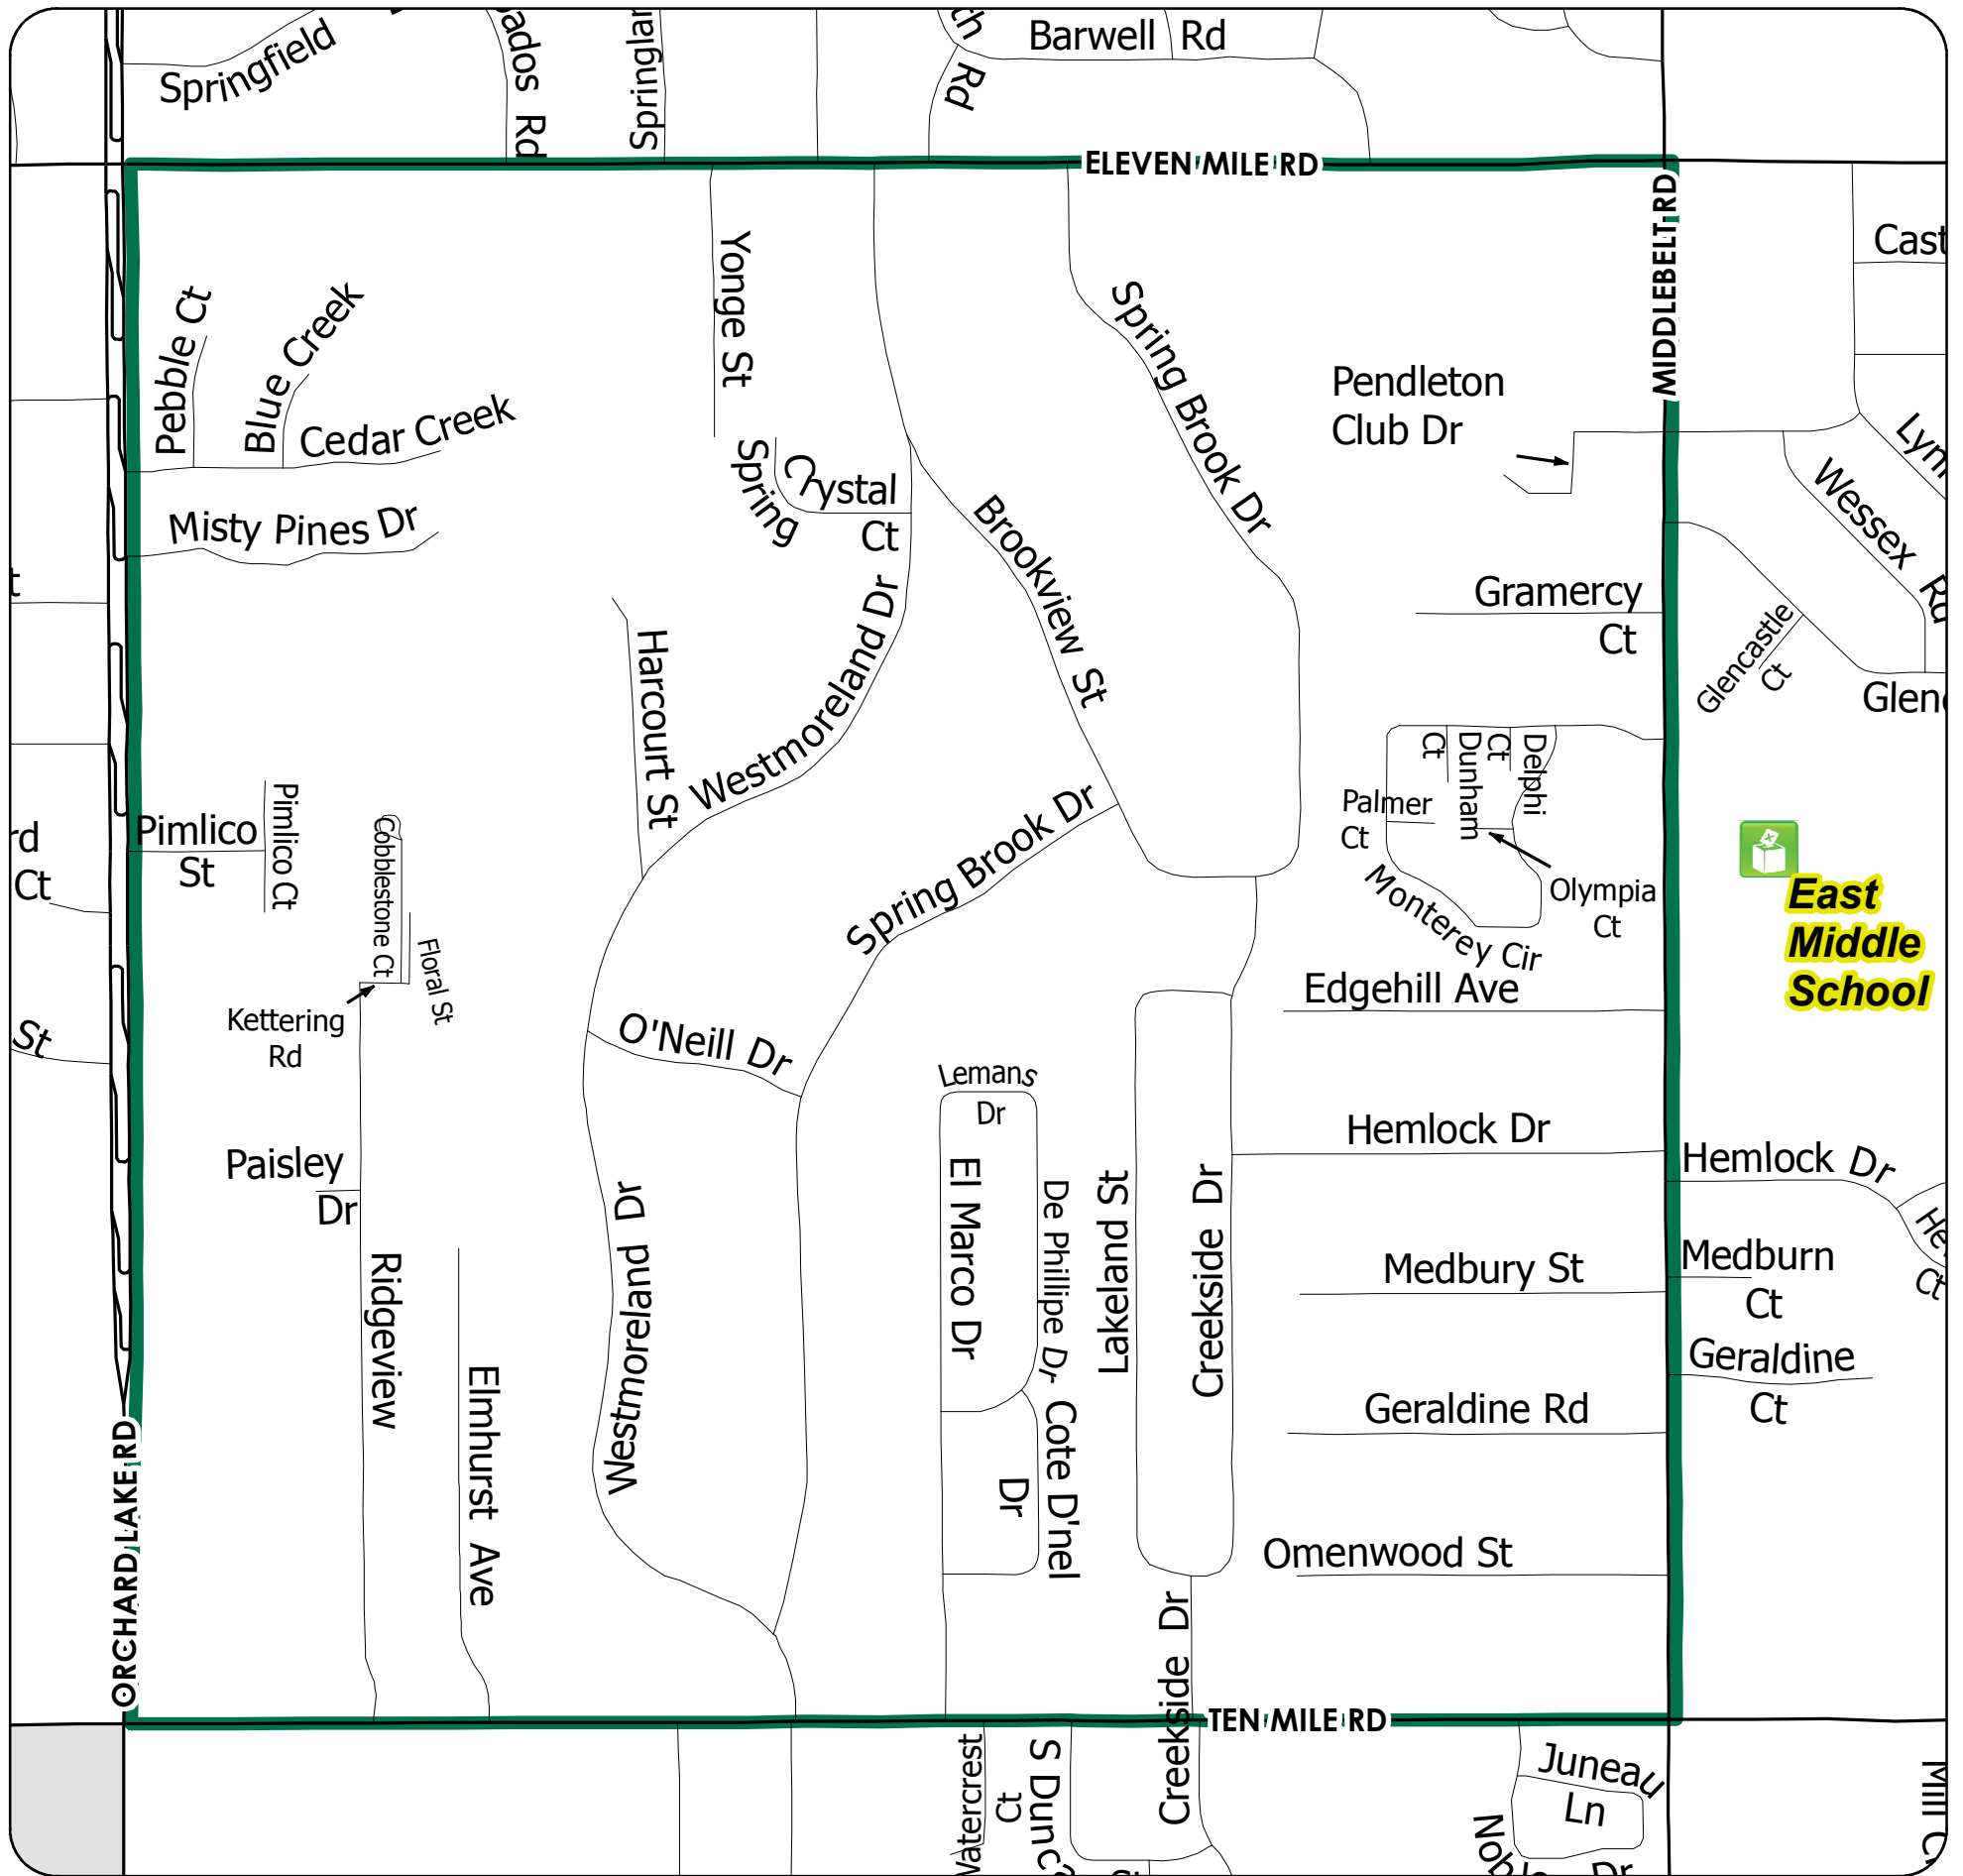

# Voting Precinct 18

## City of Farmington Hills, Michigan

### PRECINCT STREETS

- |                         |                           |
|-------------------------|---------------------------|
| W 10 MILE RD (Portion)  | MONTEREY CIR              |
| W 11 MILE RD (Portion)  | OLYMPIA CT                |
| BLUE CREEK CT           | OMENWOOD AVE              |
| BROOKVIEW ST            | ONEILL AVE                |
| CEDAR CREEK DR          | ORCHARD LAKE RD (Portion) |
| COBBLESTONE CT          | PALMER CT                 |
| COTE D NEL DR           | PEBBLE CT                 |
| CREEKSIDE DR            | PENDLETON CLUB DR         |
| CRYSTAL SPRINGS CT      | PIMLICO CT                |
| DE PHILLIPE DR          | RIDGEVIEW DR              |
| DELPHI CT               | SPRINGBROOK DR            |
| DUNHAM CT               | WESTMORELAND DR           |
| EDGEHILL AVE            | YONGE ST                  |
| EL MARCO DR             |                           |
| ELMHURST AVE            |                           |
| FLORAL ST               |                           |
| GERALDINE RD            |                           |
| GRAMERCY CT             |                           |
| HARCOURT ST             |                           |
| HEMLOCK AVE             |                           |
| LAKELAND ST             |                           |
| LEMANS DR               |                           |
| MEDBURY ST              |                           |
| MIDDLEBELT RD (Portion) |                           |
| MISTY PINES DR          |                           |

### PRECINCT MAP