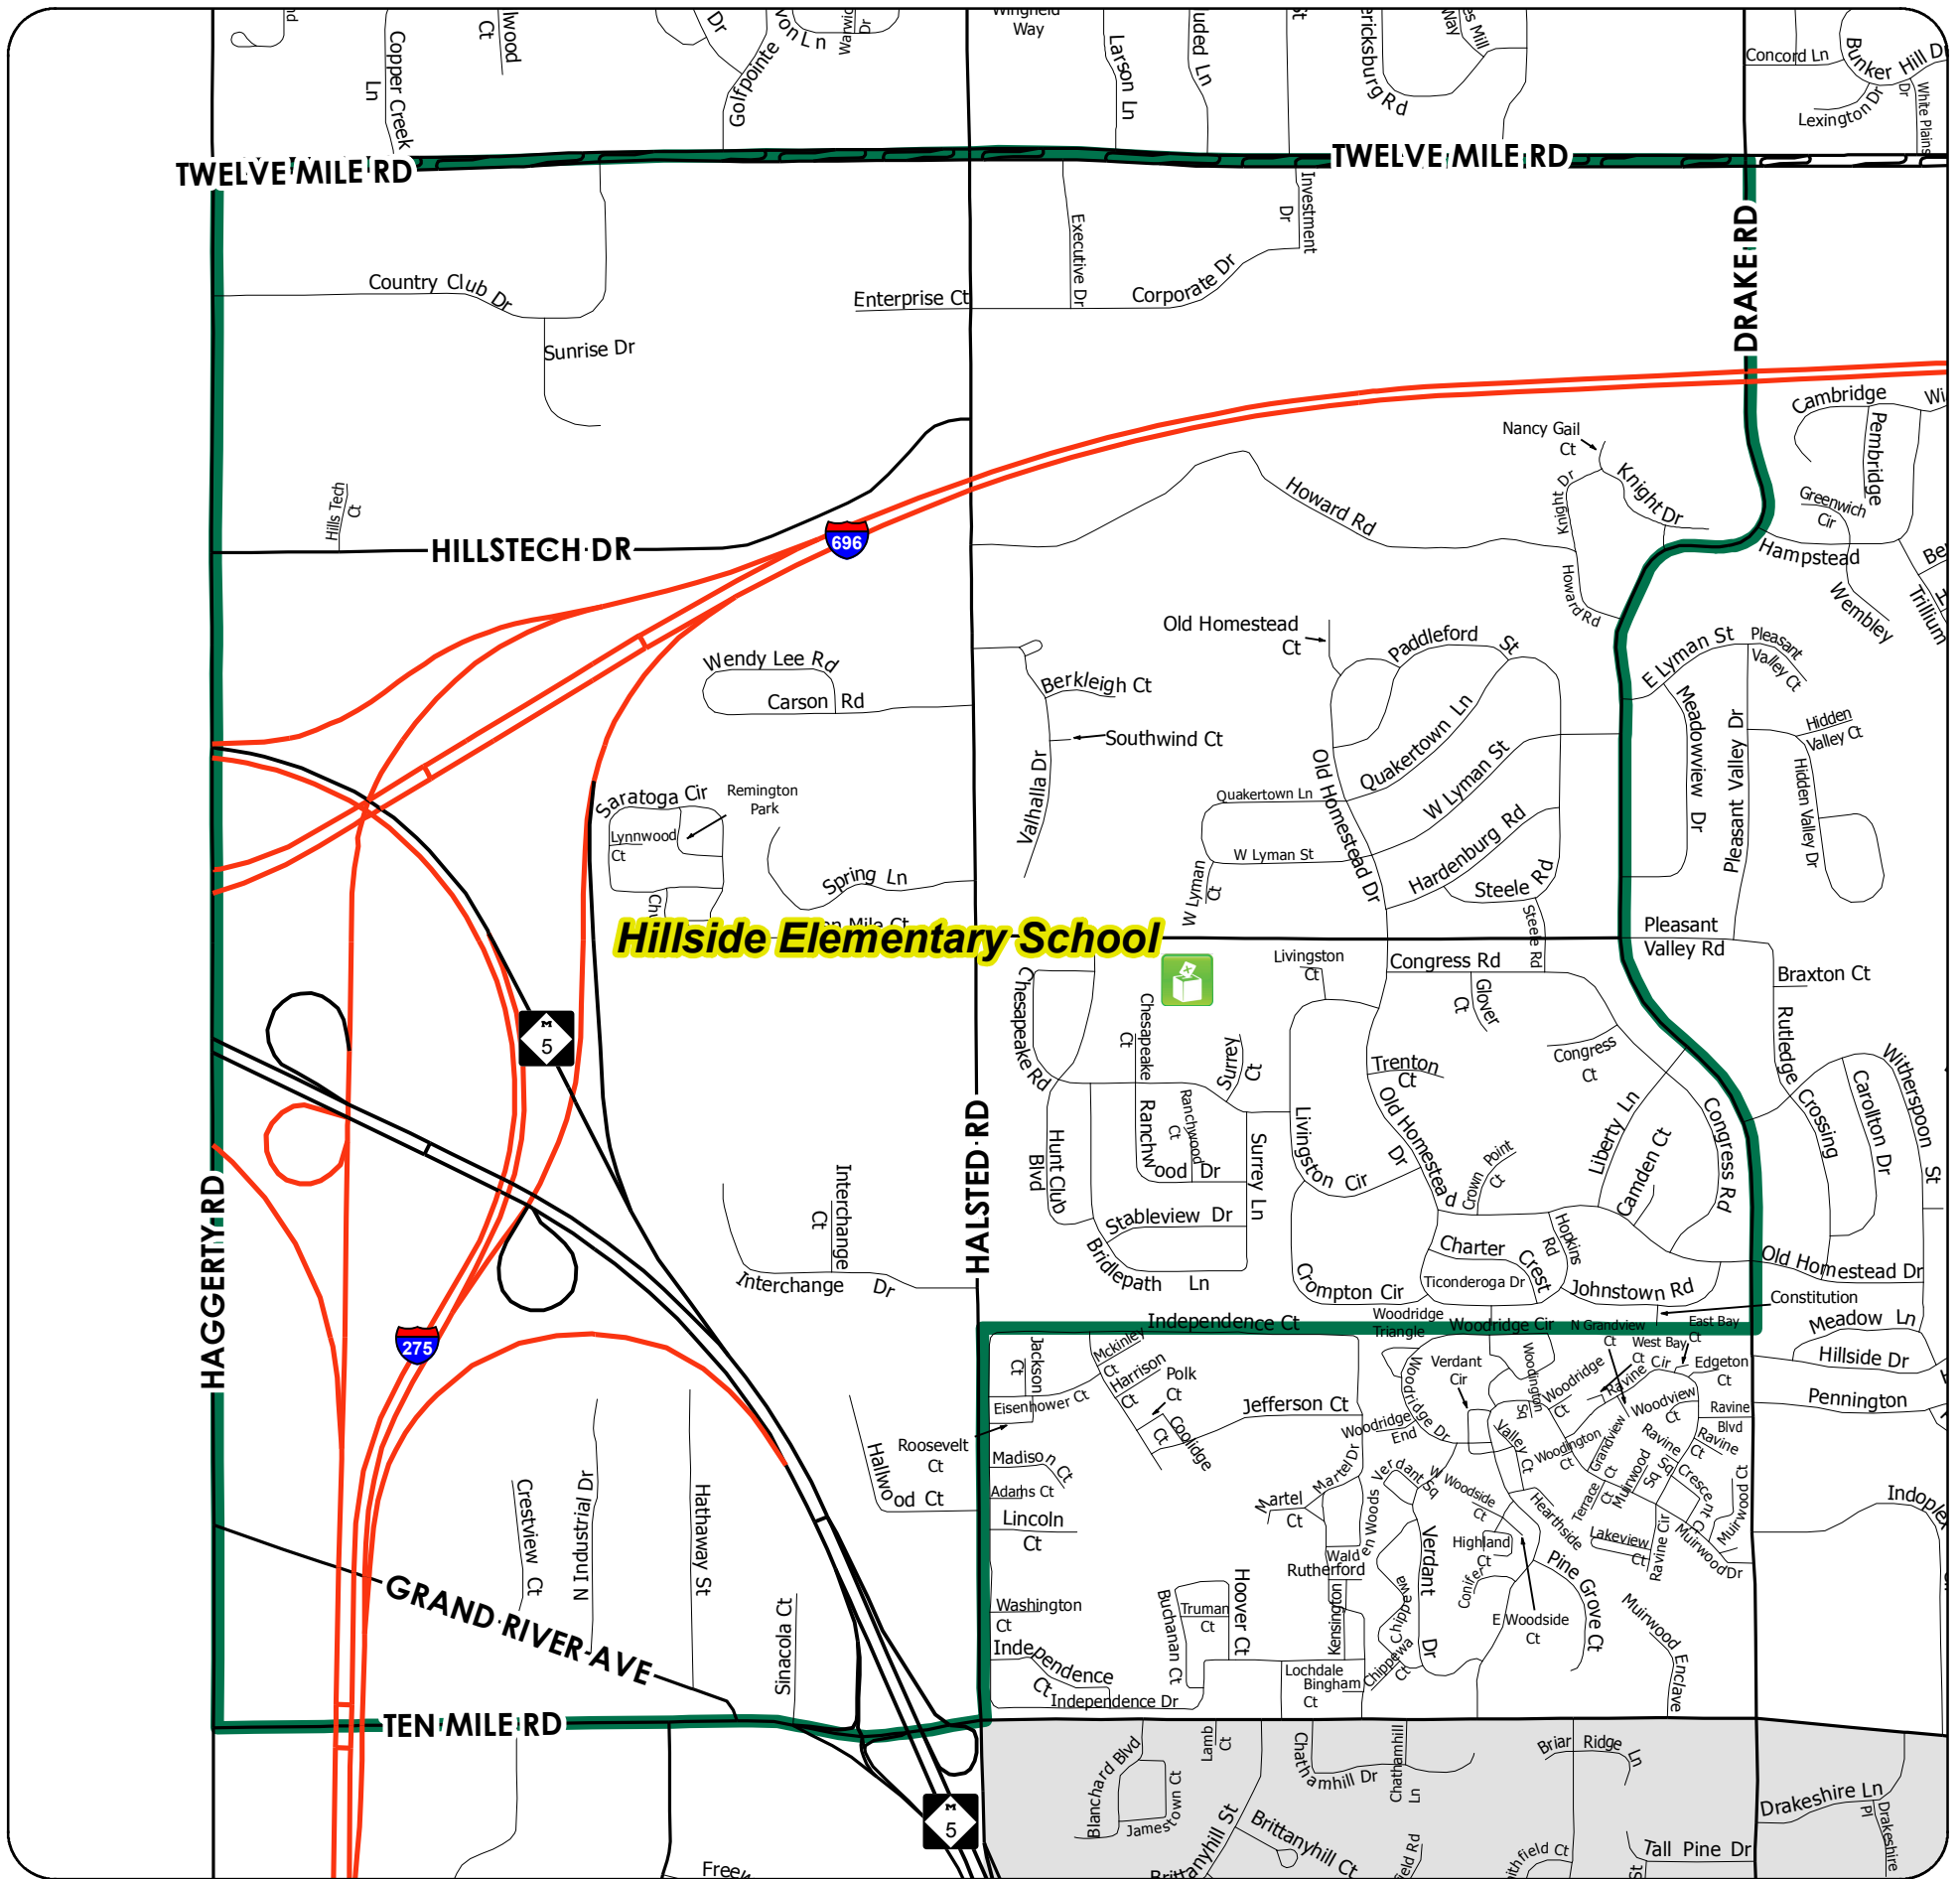

## City of Farmington Hills, Michigan

### PRECINCT STREETS

- |                           |                  |               |
|---------------------------|------------------|---------------|
| W 11 MILE RD (Portion)    | HILLS TECH DR    | SOUTHWIND CT  |
| W 12 MILE RD (Portion)    | HILLS TECH CT    | SPRING LN     |
| BERKLEIGH CT              | HOPKINS RD       | STABLEVIEW DR |
| BRIDLE PATH LN            | HOWARD RD        | STEELE RD     |
| CAMDEN CT                 | HUNT CLUB BLVD   | SURREY CT     |
| CARSON ST                 | N INDUSTRIAL DR  | SURREY LN     |
| CHARTER CREST RD          | INTERCHANGE DR   | TRENTON CT    |
| CHESAPEAKE CT             | INTERCHANGE CT   | VALHALLA DR   |
| CHESAPEAKE RD             | JOHNSTOWN RD     | WENDY LEE ST  |
| CHURCHILL LN              | KNIGHT DR        |               |
| CONGRESS CT               | LIBERTY LN       |               |
| CONGRESS RD               | LIVINGSTON CIR   |               |
| COUNTRY CLUB DR           | LIVINGSTON CT    |               |
| CRESTVIEW CT              | W LYMAN RD       |               |
| CROMPTON CIR              | LYNWOOD CT       |               |
| CROWN POINT CT            | NANCY GAIL CT    |               |
| DRAKE RD (Portion)        | OLD HOMESTEAD CT |               |
| ENTERPRISE CT             | OLD HOMESTEAD DR |               |
| GLOVER CT                 | PADDLEFORD RD    |               |
| GRAND RIVER AVE (Portion) | QUAKERTOWN LN    |               |
| HAGGERTY RD (Portion)     | RANCHWOOD CT     |               |
| HALLWOOD CT               | RANCHWOOD DR     |               |
| HALSTED RD (Portion)      | REMINGTON PARK   |               |
| HARDENBURG RD             | SARATOGA CIR     |               |
| HATHAWAY ST               | SINACOLA CT      |               |

### PRECINCT MAP