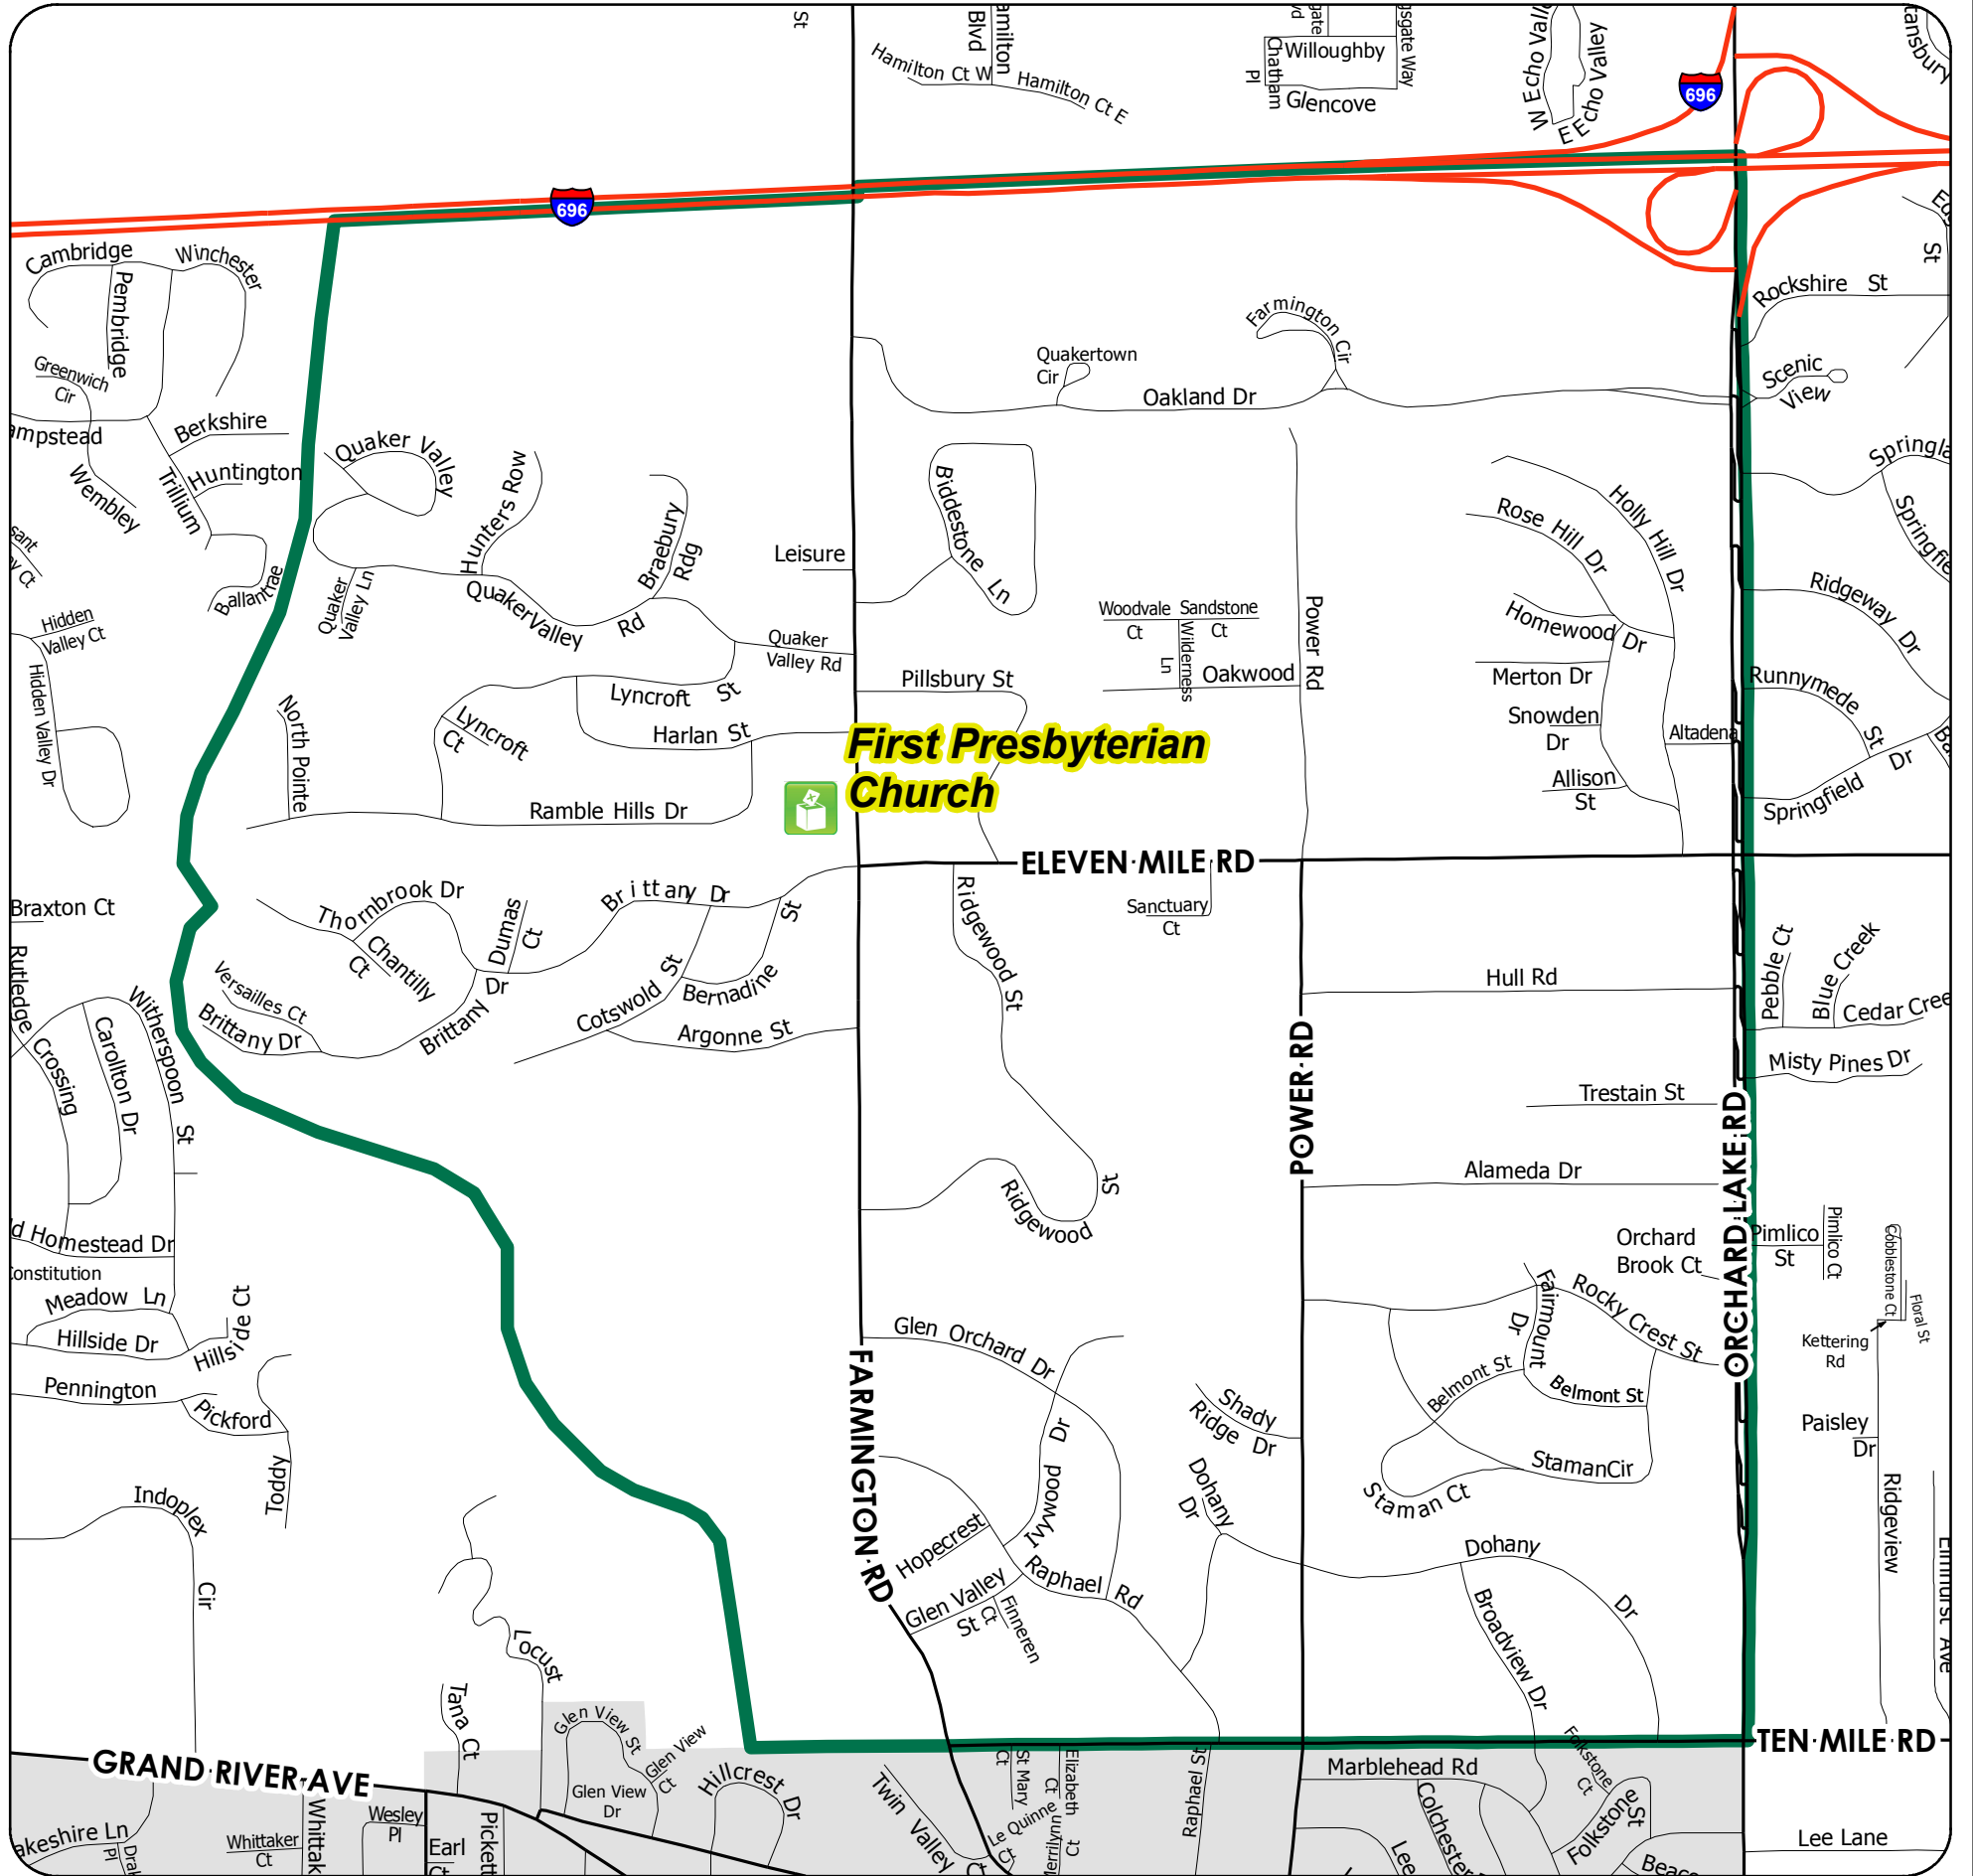

Voting Precinct 14

City of Farmington Hills, Michigan

PRECINCT STREETS

W 10 MILE RD (Portion)	HUNTERS ROW	STAMAN CIR
W 11 MILE RD (Portion)	IVYWOOD DR	THORNBROOK ST
ALAMEDA ST	KINGSGATE WAY	TRESTAIN ST
ALLISON DR	LEISURE LN	VERSAILLES CT
ARGONNE RD	LYNCROFT CT	WILDERNESS
BELMONT ST	LYNCROFT ST	WOODVALE
BERNADINE DR	MERTON DR	
BIDDESTONE LN	NORTHPOINTE	
BRAEBURY RDG	OAKWOOD	
BRITTANY DR	ORCHARD BROOK CT	
BROADVIEW ST	ORCHARD LAKE RD (Portion)	
CHANTILLY CT	PILLSBURY ST	
COTSWOLD ST	POWER RD (Portion)	
DOHANY DR	QUAKER VALLEY RD	
DUMAS CT	QUAKER VALLEY LN	
FAIRMOUNT ST	RAMBLE HILLS DR	
FARMINGTON RD (Portion)	RAPHAEL RD	
FINNEREN CT	RIDGEWOOD DR	
GLEN ORCHARD DR	ROCKY CRST	
GLEN VALLEY DR	ROSE HILL DR	
HARLAN DR	SANCTUARY CT	
HOLLY HILL DR	SANDSTONE	
HOMWOOD DR	SHADY RIDGE DR	
HOPECREST CT	SNOWDEN ST	
HULL AVE	STAMAN CT	

PRECINCT MAP

MAP LEGEND

- Voting Location
- Voting Precinct Boundary

DISCLAIMER: Although the information provided by this map is believed to be reliable, its accuracy is not warranted in any way. The City of Farmington Hills assumes no liability for any claims arising from the use of this map.