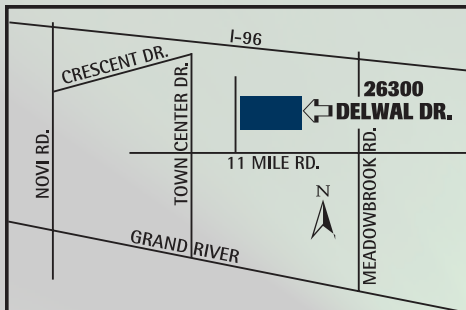

Resource Recovery and Recycling Authority of Southwest Oakland County

Novi Drop-off

Recycling Guidelines

Member communities: Farmington, Farmington Hills, Novi, Southfield, South Lyon, Walled Lake, and Wixom.

NOW RECYCLE MORE AT THE NOVI DROP-OFF!

Effective October 1, 2008

NOVI

Hours: Daily During Daylight Hours
26300 Delwal Dr.

Containers

All plastic bottles, bulky #2 (HDPE), plastic bags, all colors of glass bottles and jars, ceramics, metal cans, aluminum cans and foil, small household scrap metal