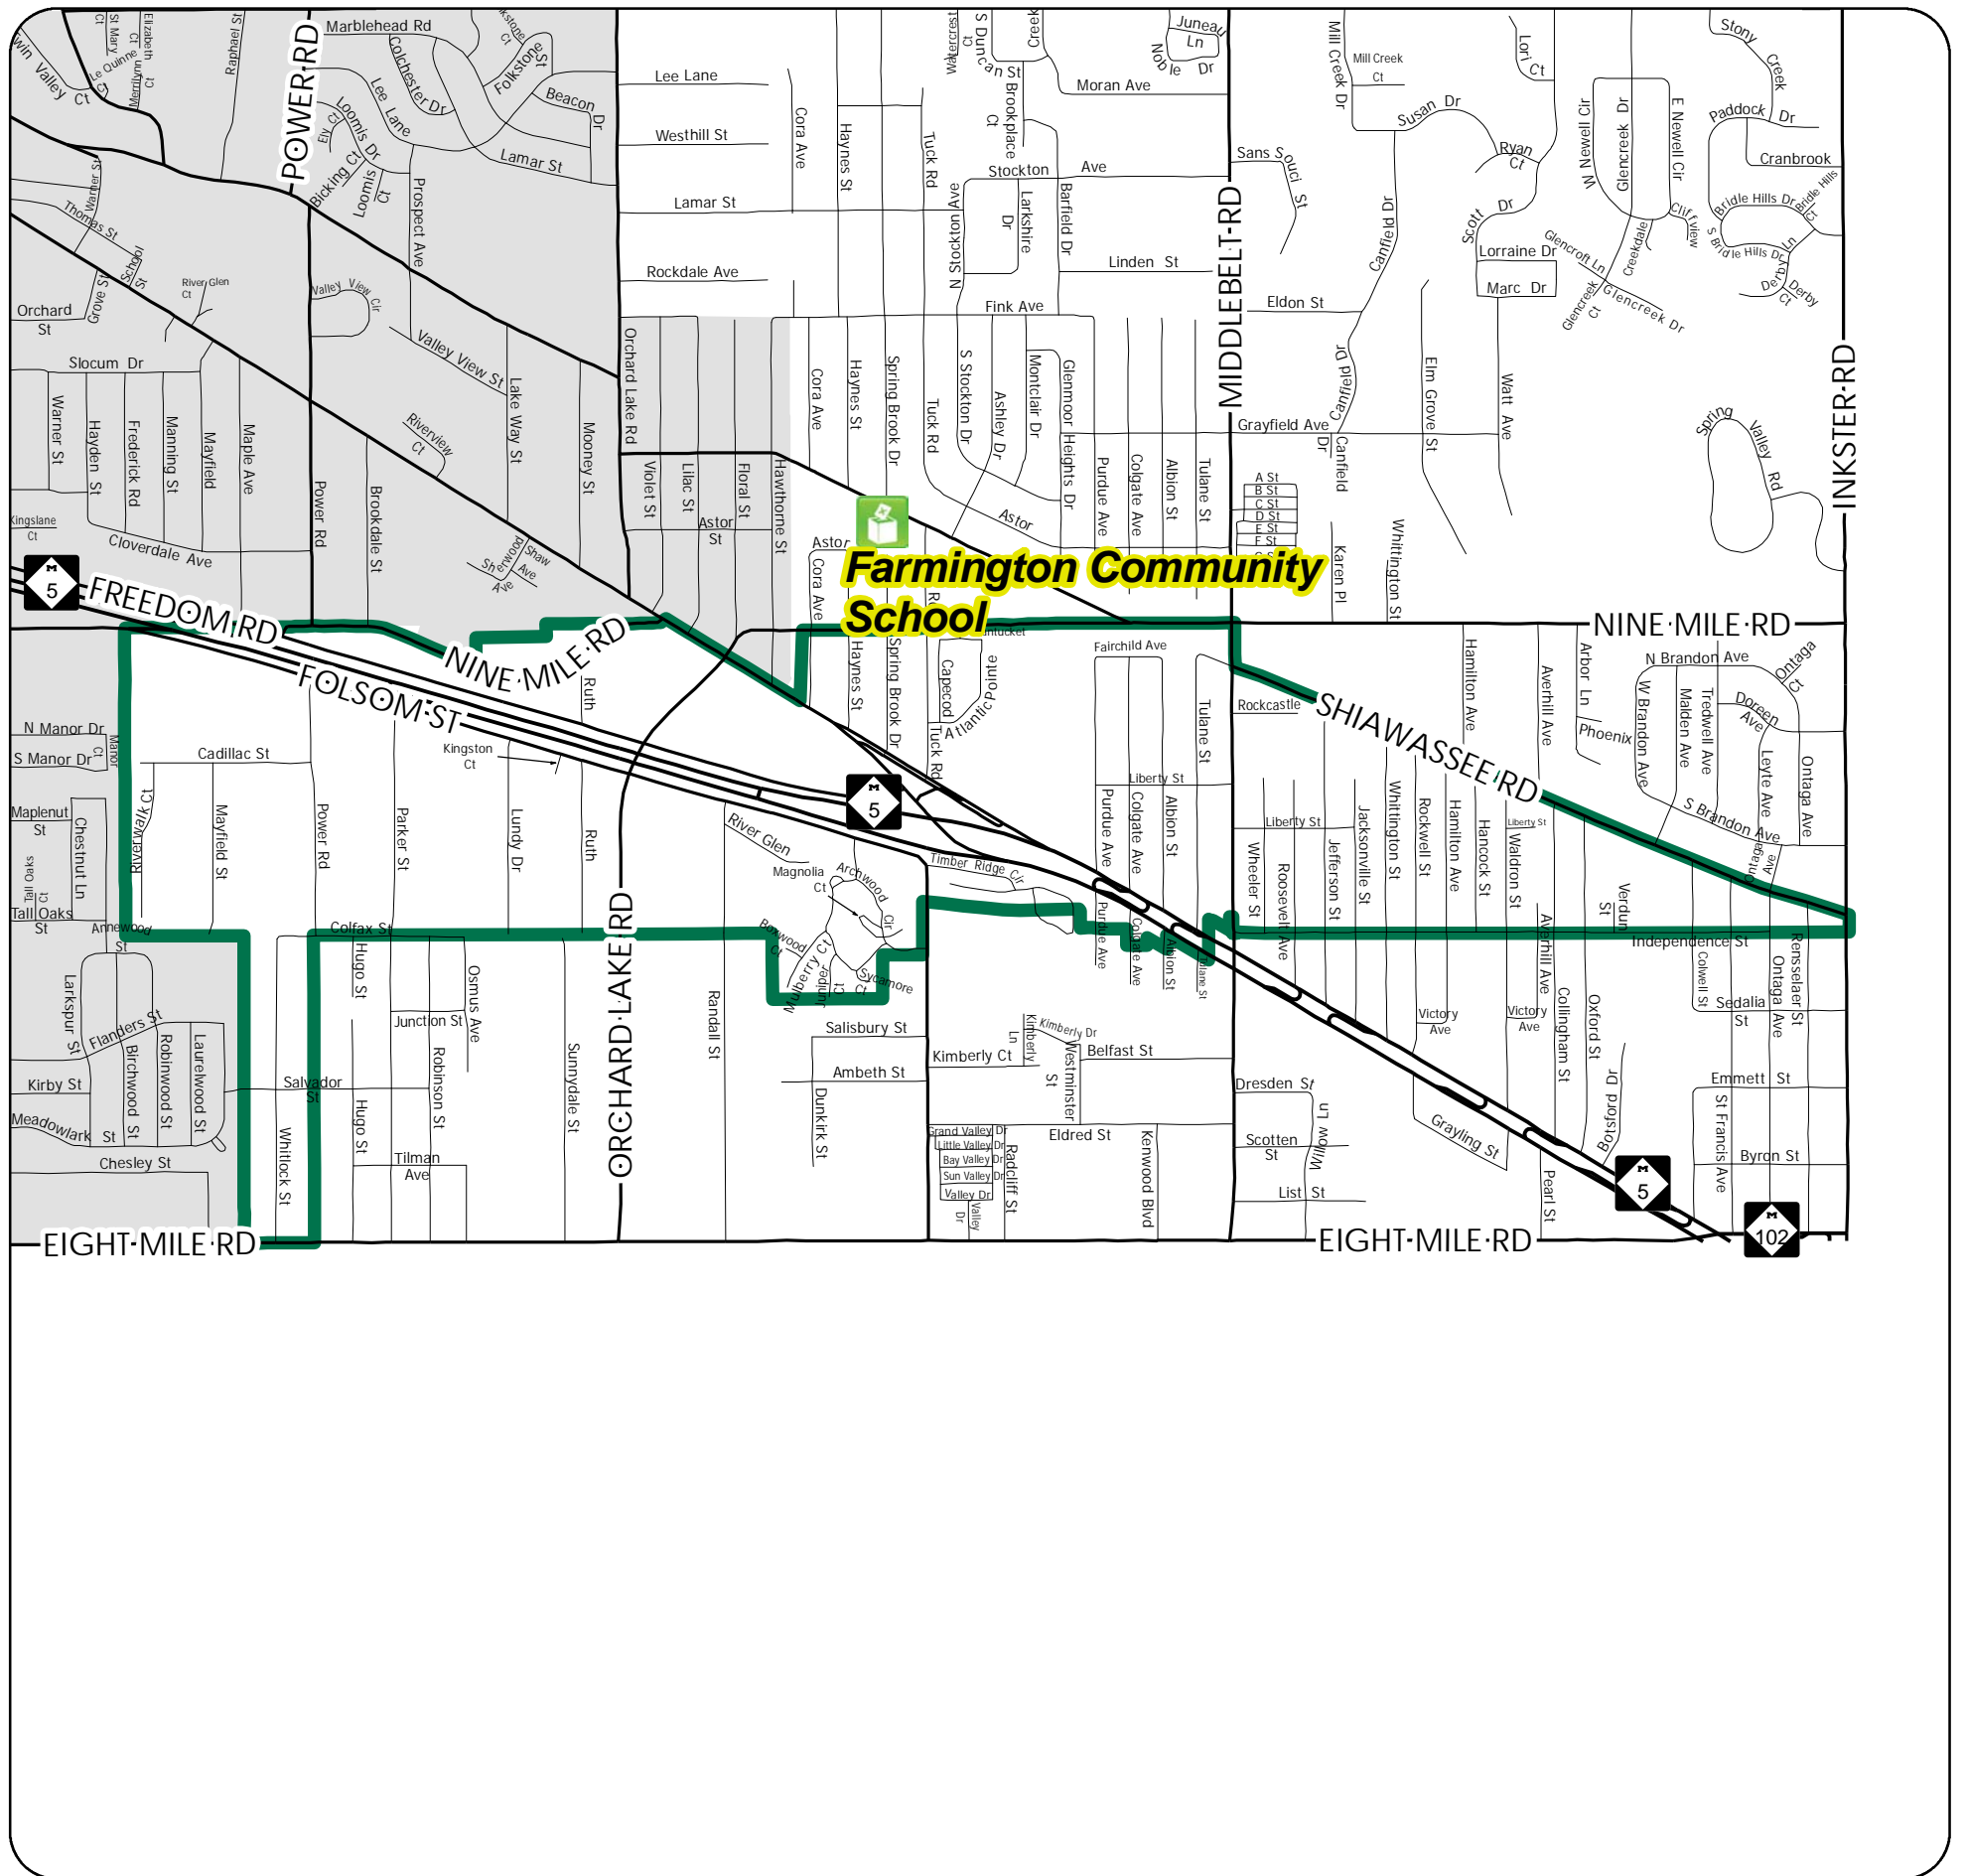

Voting Precinct 26

City of Farmington Hills, Michigan

PRECINCT STREETS

W 9 MILE RD (Portion)	LIBERTY ST	TIMBERIDGE CIR
ALBION AVE	LUNDY DR	TUCK RD (Portion)
ARCHWOOD CIR	MAGNOLIA CT	TULANE AVE
ATLANTIC POINTE	MAYFIELD ST	VERDUN ST
AVERHILL ST	MIDDLEBELT RD (Portion)	WALDRON ST
BOXWOOD CT	MULBERRY CT	WHEELER ST
CADILLAC ST	NANTUCKET DR	WHITLOCK ST
CAPE COD WAY	ONTAGA ST	WHITTINGTON ST
COLFAX DR	ORCHARD LAKE RD (Portion)	
COLGATE ST	OXFORD AVE	
COLLINGHAM AVE	PARKER ST	
COLWELL ST	POWER RD	
CORA AVE	PURDUE AVE	
FOLSOM RD (Portion)	RANDALL ST	
FREEDOM RD (Portion)	RENSELAER ST	
GRAND RIVER AVE (Portion)	RIVER GLN	
HAMILTON AVE	ROCKCASTLE ST	
HANCOCK ST	ROCKWELL ST	
HAYNES AVE	ROOSEVELT AVE	
INDEPENDENCE ST	RUTH ST	
INKSTER RD (Portion)	SAINT FRANCIS ST	
JACKSONVILLE ST	SALVADOR ST	
JEFFERSON ST	SHIAWASSEE ST	
JUNIPER CT	SPRINGBROOK AVE	
KINGSTON CT	SYCAMORE CT	

PRECINCT MAP

MAP LEGEND

- Voting Location
- Voting Precinct Boundary

DISCLAIMER: Although the information provided by this map is believed to be reliable, its accuracy is not warranted in any way. The City of Farmington Hills assumes no liability for any claims arising from the use of this map.