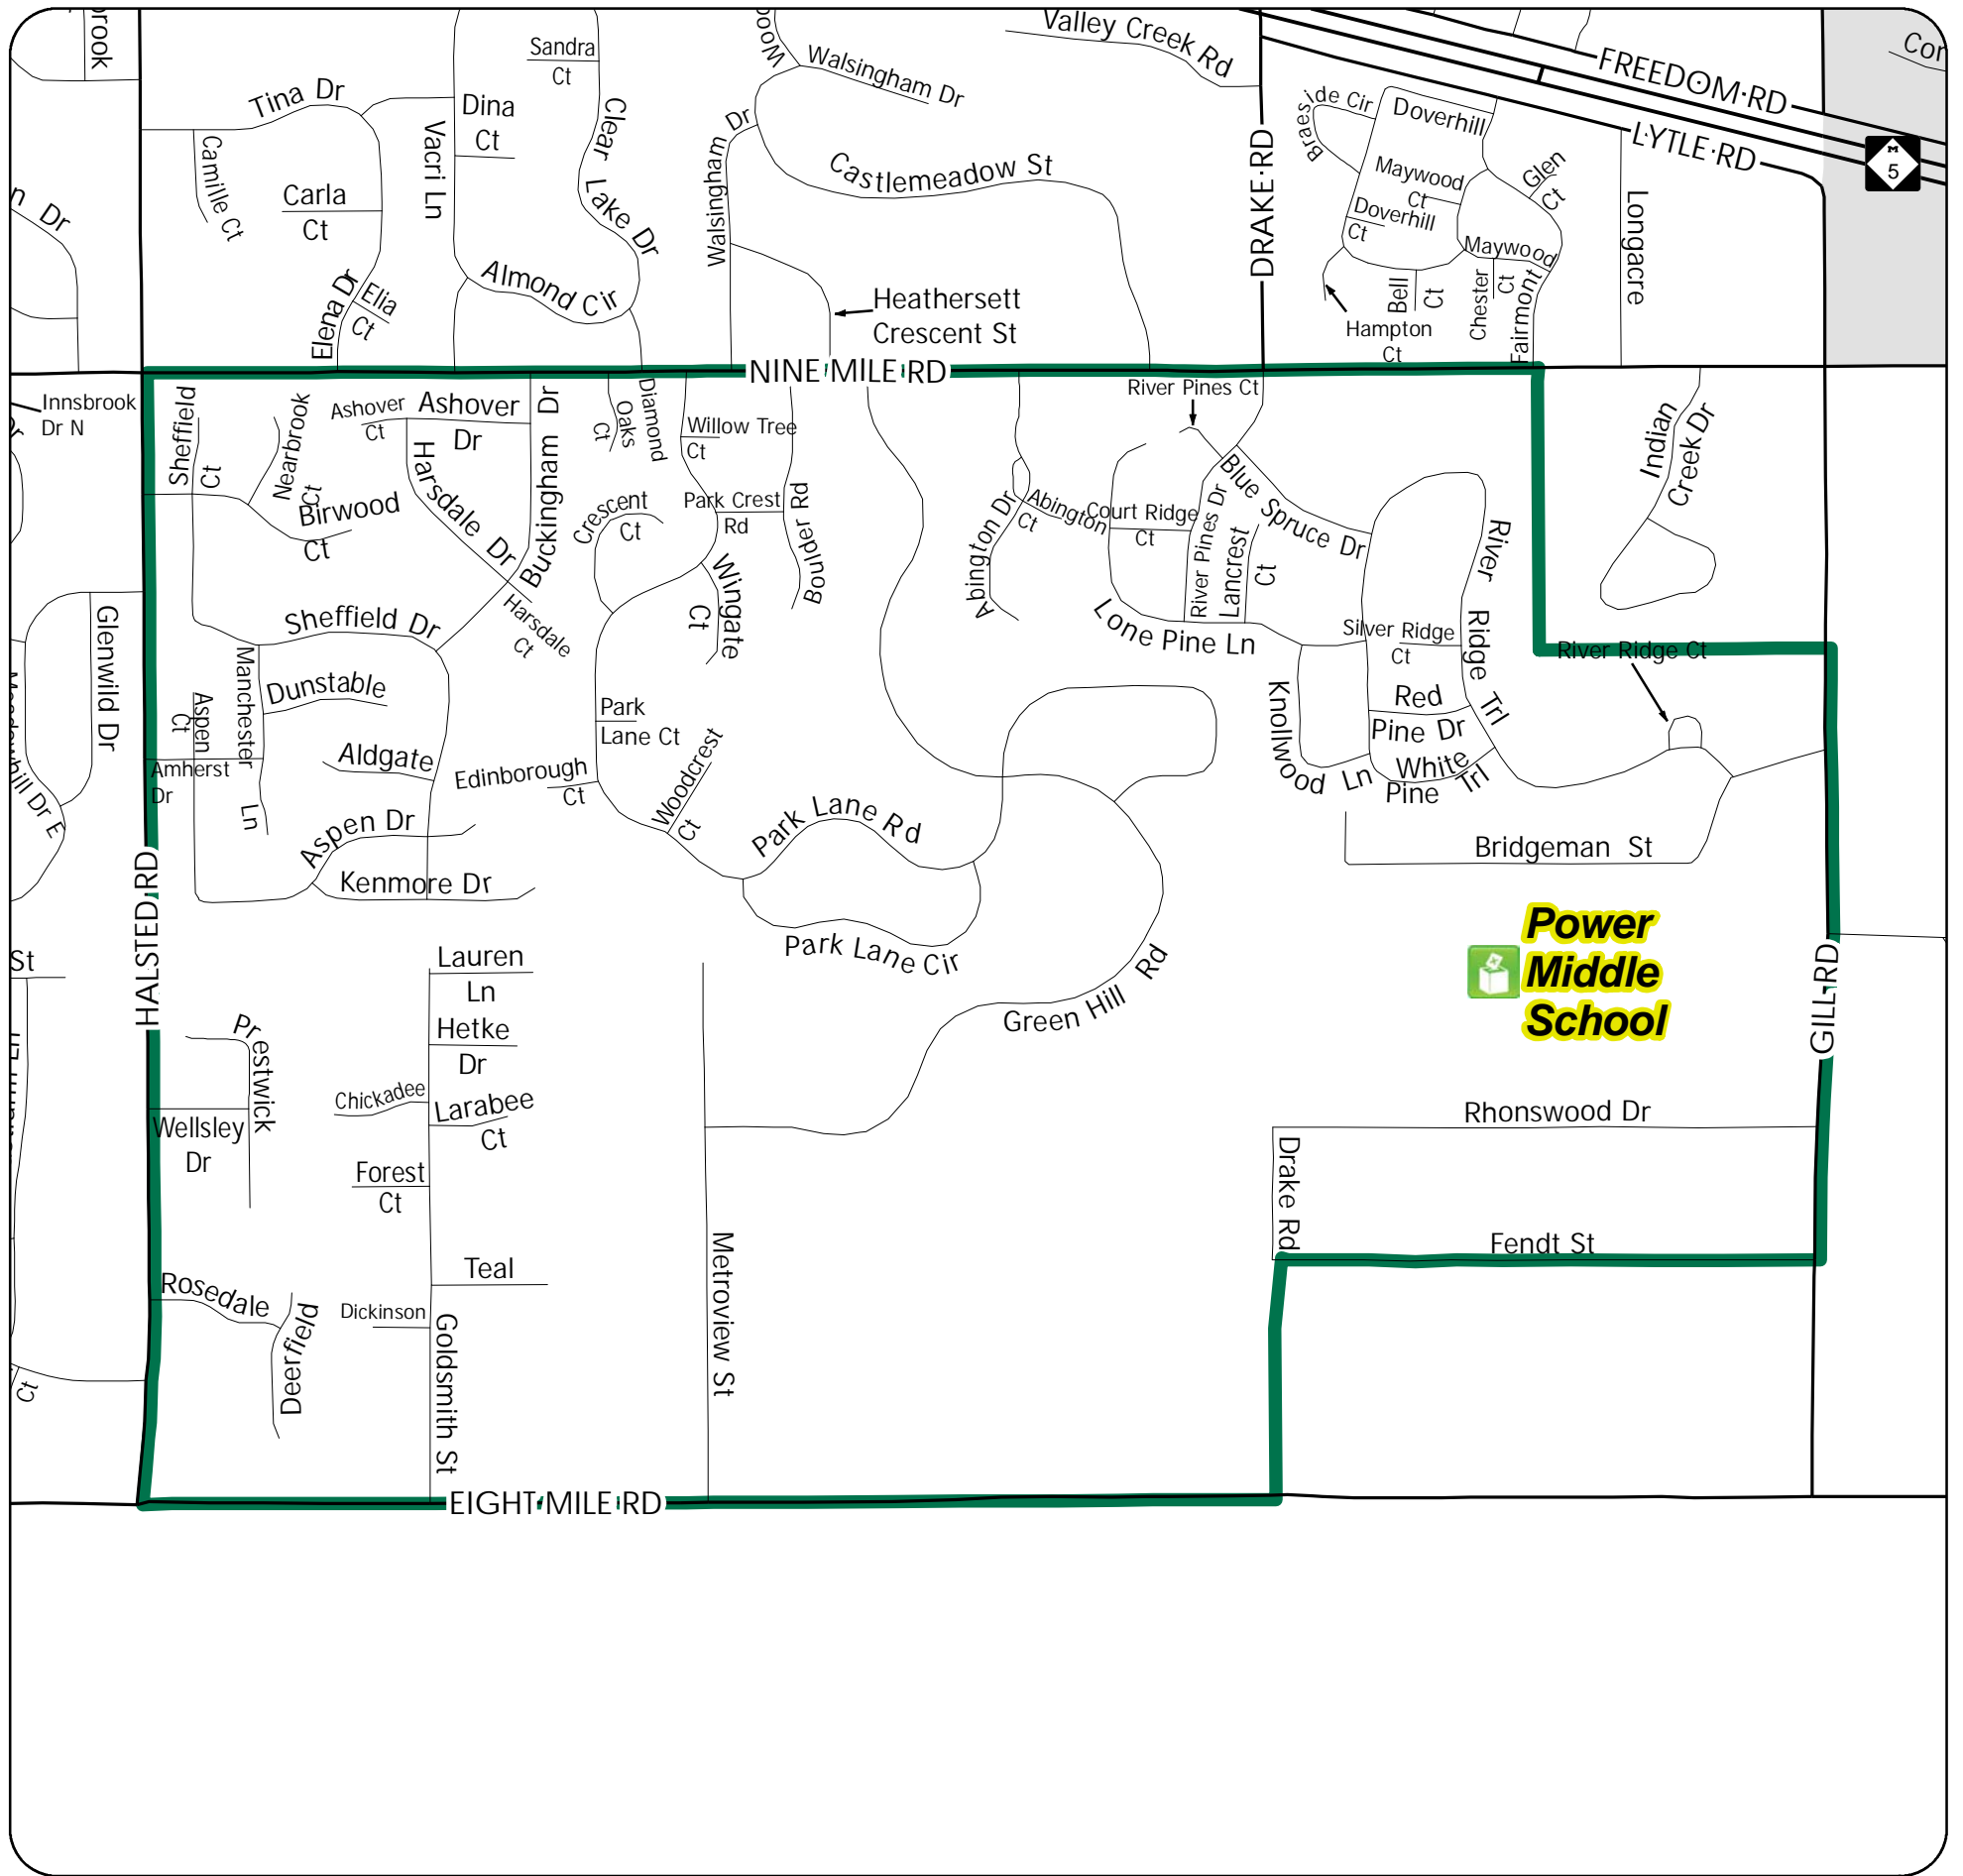

Voting Precinct 24

City of Farmington Hills, Michigan

PRECINCT STREETS

W 9 MILE RD (Portion)	GOLDSMITH ST	RIVER RIDGE TRL
ABINGTON CT	GRAND HAVEN CT	RIVER RIDGE CT
ABINGTON DR	GREEN HILL RD	ROSDALE
ALDGATE CT	HALSTED RD (Portion)	SHEFFIELD DR
ASHOVER DR	HARSDALE CT	SHEFFIELD CT
ASHOVER CT	HARSDALE DR	SILVER RIDGE CT
ASPEN CT	HETKE DR	TEAL CT
ASPEN DR	KENMORE DR	WELLSLEY DR
BIRWOOD CT	KNOLLWOOD LN	WHITE PINE TRL
BLUE SPRUCE DR	LANCREST CT	WILLOW TREE CT
BOULDER DR	LARABEE CT	WINGATE CT
BRIDGEMAN ST	LAUREN LN	WOODCREST CT
BUCKINGHAM DR	LONE PINE LN	
CHICKADEE CT	MANCHESTER CT	
COURT RIDGE CT	MANCHESTER LN	
CRESCENT CT	METROVIEW RD	
DEERFIELD	NEARBROOK CT	
DIAMOND CT	PARKLANE CT	
DICKINSON CT	PARKLANE CIR	
DRAKE RD	PARKLANE ST	
DUNSTABLE CT	PRESTWICK	
EDINBOROUGH CT	RED PINE DR	
FENDT ST	RHONSWOOD ST	
FOREST CT	RIVER PINES DR	
GILL RD (Portion)	RIVER PINES CT	

PRECINCT MAP

MAP LEGEND

- Voting Location
- Voting Precinct Boundary