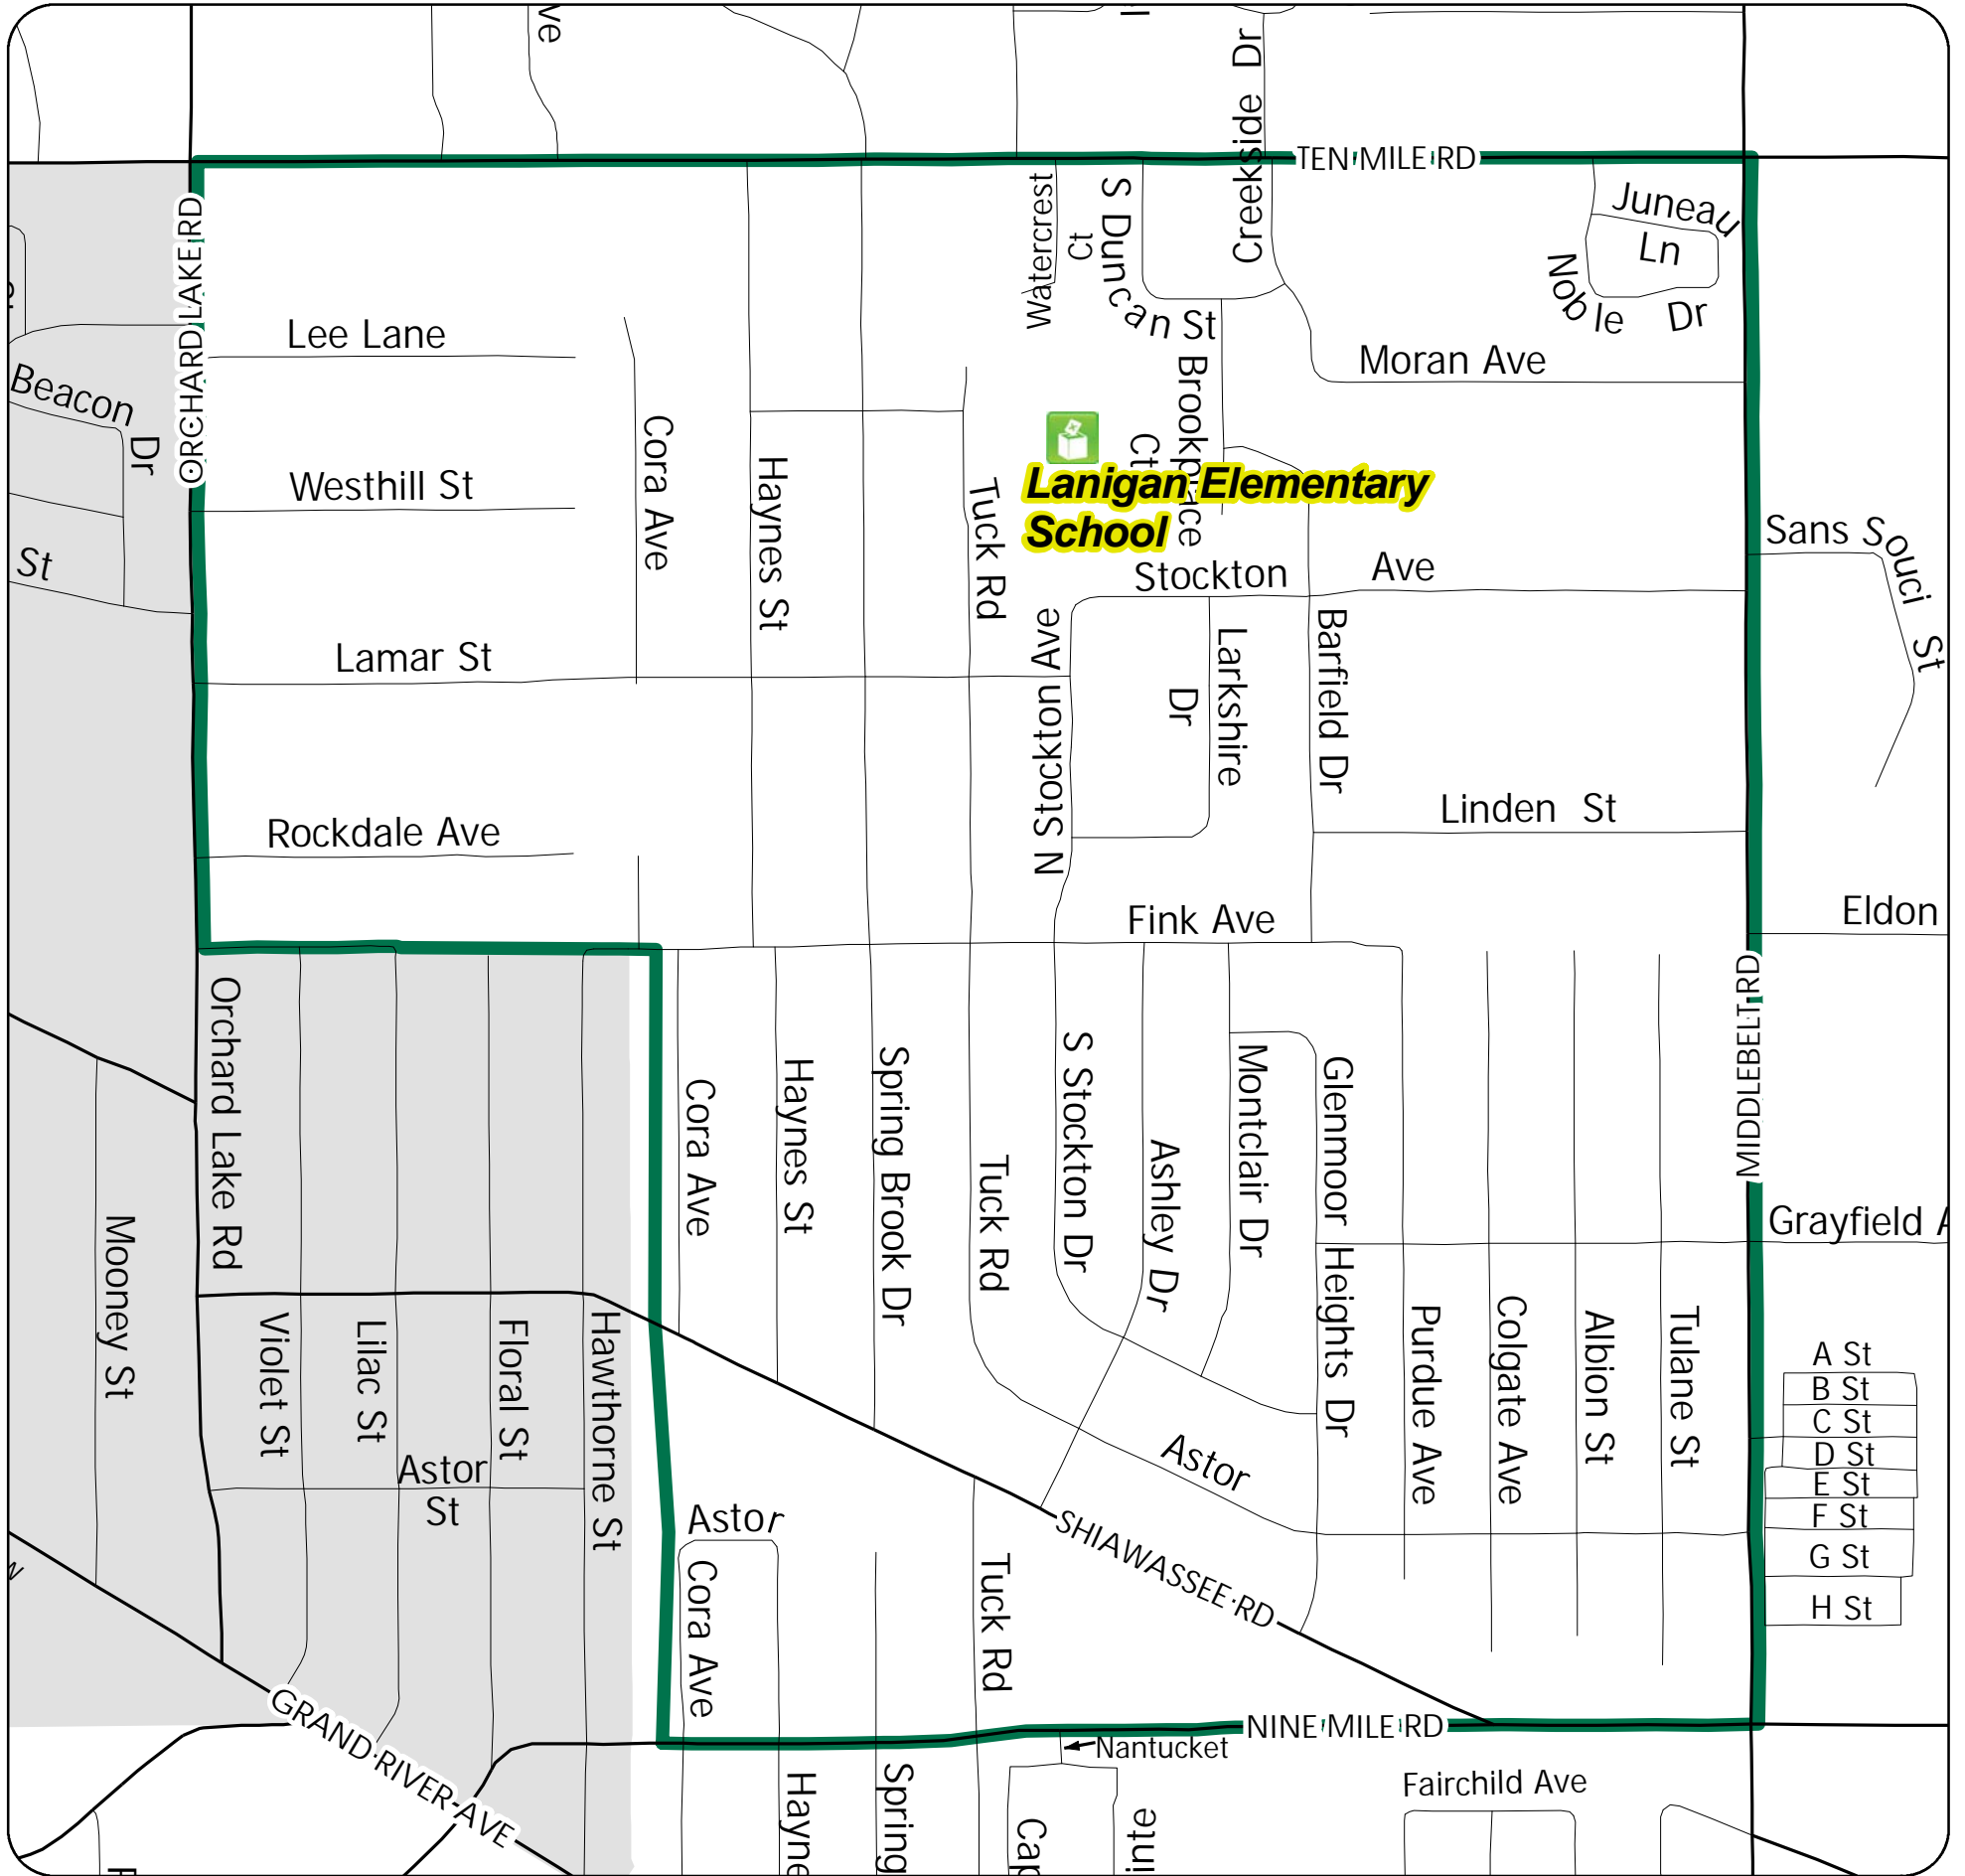

# Voting Precinct 21

## City of Farmington Hills, Michigan

### PRECINCT STREETS

- |                           |                 |
|---------------------------|-----------------|
| W 9 MILE RD (Portion)     | PURDUE AVE      |
| W 10 MILE RD (Portion)    | PURDUE ST       |
| ALBION AVE                | ROCKDALE AVE    |
| ASHLEY ST                 | SHIAWASSEE ST   |
| ASTOR ST                  | SPRINGBROOK AVE |
| BARFIELD ST               | SPRINGBROOK DR  |
| BROOKPLACE CT             | N STOCKTON AVE  |
| COLGATE ST                | S STOCKTON DR   |
| CORA AVE                  | STOCKTON AVE    |
| CREEKSIDE DR              | TUCK RD         |
| S DUNCAN CIR              | TULANE AVE      |
| FINK AVE                  | WATERCREST CT   |
| GLENMOOR HTS              | WESTHILL ST     |
| HAYNES AVE                |                 |
| HAYNES ST                 |                 |
| JUNEAU LN                 |                 |
| LAMAR ST                  |                 |
| LARKSHIRE ST              |                 |
| LEELANE ST                |                 |
| LINDEN ST                 |                 |
| MIDDLEBELT RD (Portion)   |                 |
| MONTCLAIR ST              |                 |
| MORAN ST                  |                 |
| NOBLE DR                  |                 |
| ORCHARD LAKE RD (Portion) |                 |

### PRECINCT MAP