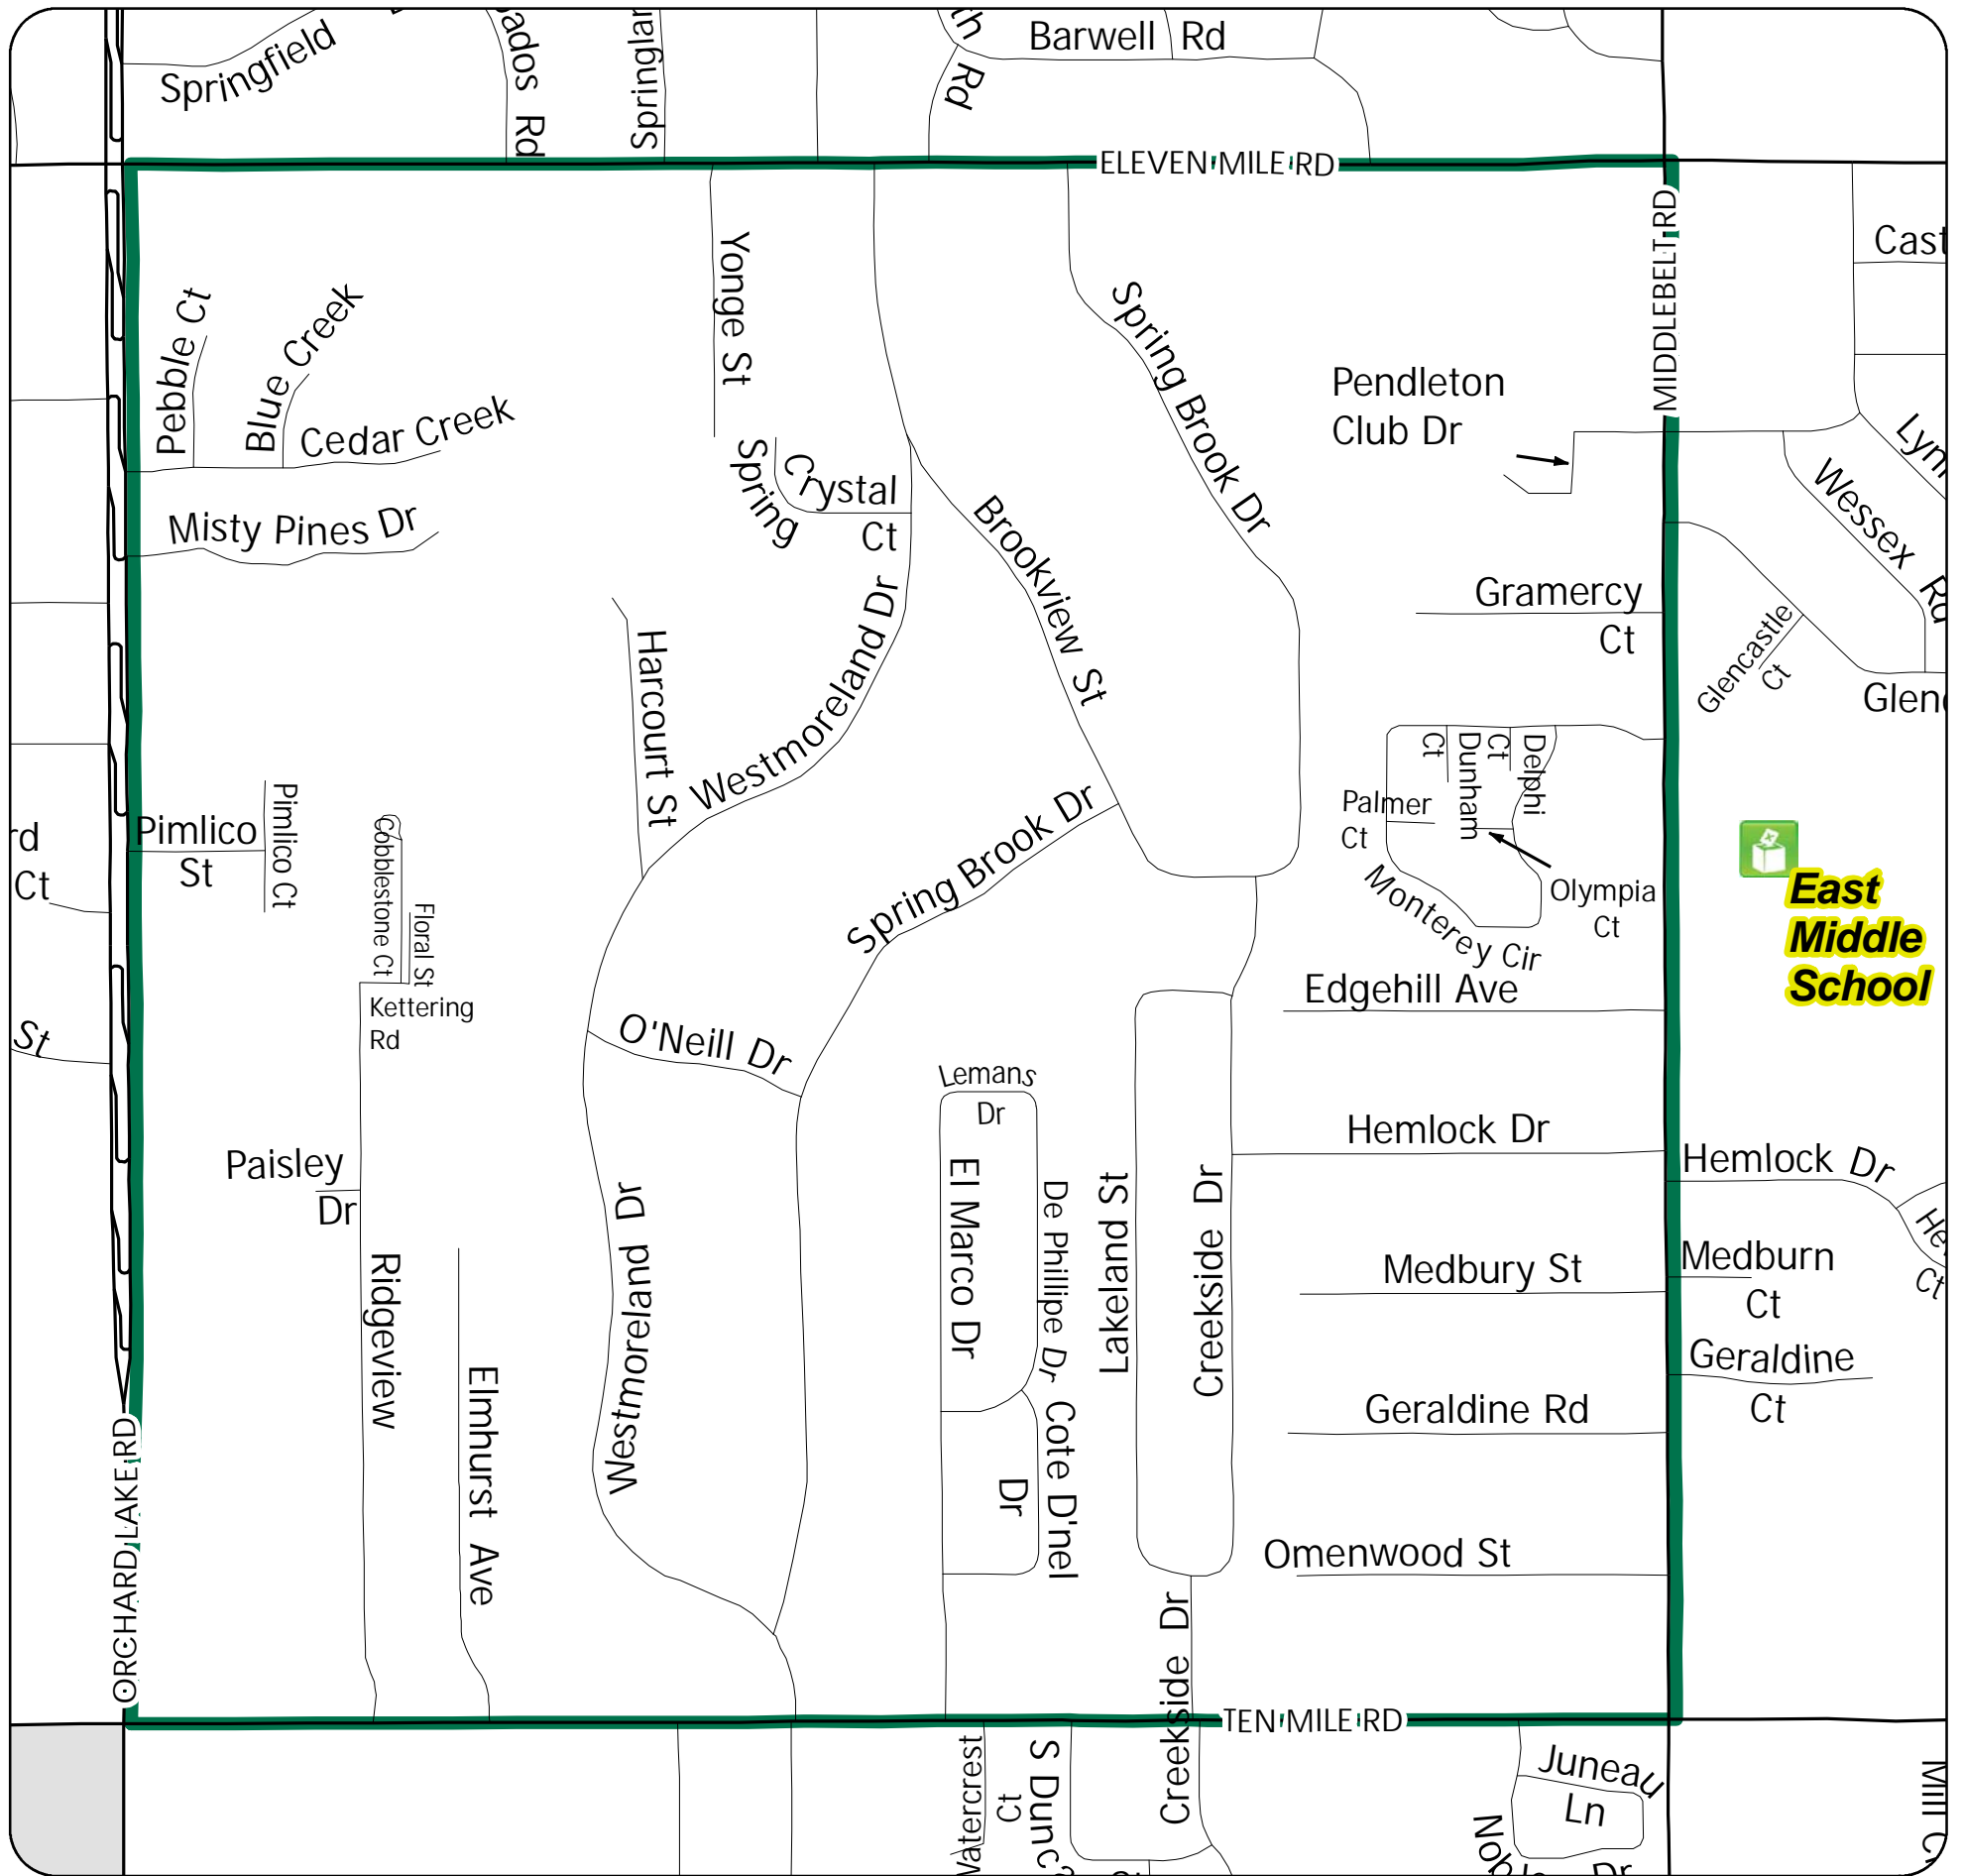

# Voting Precinct 18

## City of Farmington Hills, Michigan

### PRECINCT STREETS

- |                         |                           |
|-------------------------|---------------------------|
| W 10 MILE RD (Portion)  | MONTEREY CIR              |
| W 11 MILE RD (Portion)  | OLYMPIA CT                |
| BLUE CREEK CT           | OMENWOOD AVE              |
| BROOKVIEW ST            | ONEILL AVE                |
| CEDAR CREEK DR          | ORCHARD LAKE RD (Portion) |
| COBBLESTONE CT          | PALMER CT                 |
| COTE D NEL DR           | PEBBLE CT                 |
| CREEKSIDE DR            | PENDLETON CLUB DR         |
| CRYSTAL SPRINGS CT      | PIMLICO CT                |
| DE PHILLIPE DR          | RIDGEVIEW DR              |
| DELPHI CT               | SPRINGBROOK DR            |
| DUNHAM CT               | WESTMORELAND DR           |
| EDGEHILL AVE            | YONGE ST                  |
| EL MARCO DR             |                           |
| ELMHURST AVE            |                           |
| FLORAL ST               |                           |
| GERALDINE RD            |                           |
| GRAMERCY CT             |                           |
| HARCOURT ST             |                           |
| HEMLOCK AVE             |                           |
| LAKELAND ST             |                           |
| LEMANS DR               |                           |
| MEDBURY ST              |                           |
| MIDDLEBELT RD (Portion) |                           |
| MISTY PINES DR          |                           |

### PRECINCT MAP