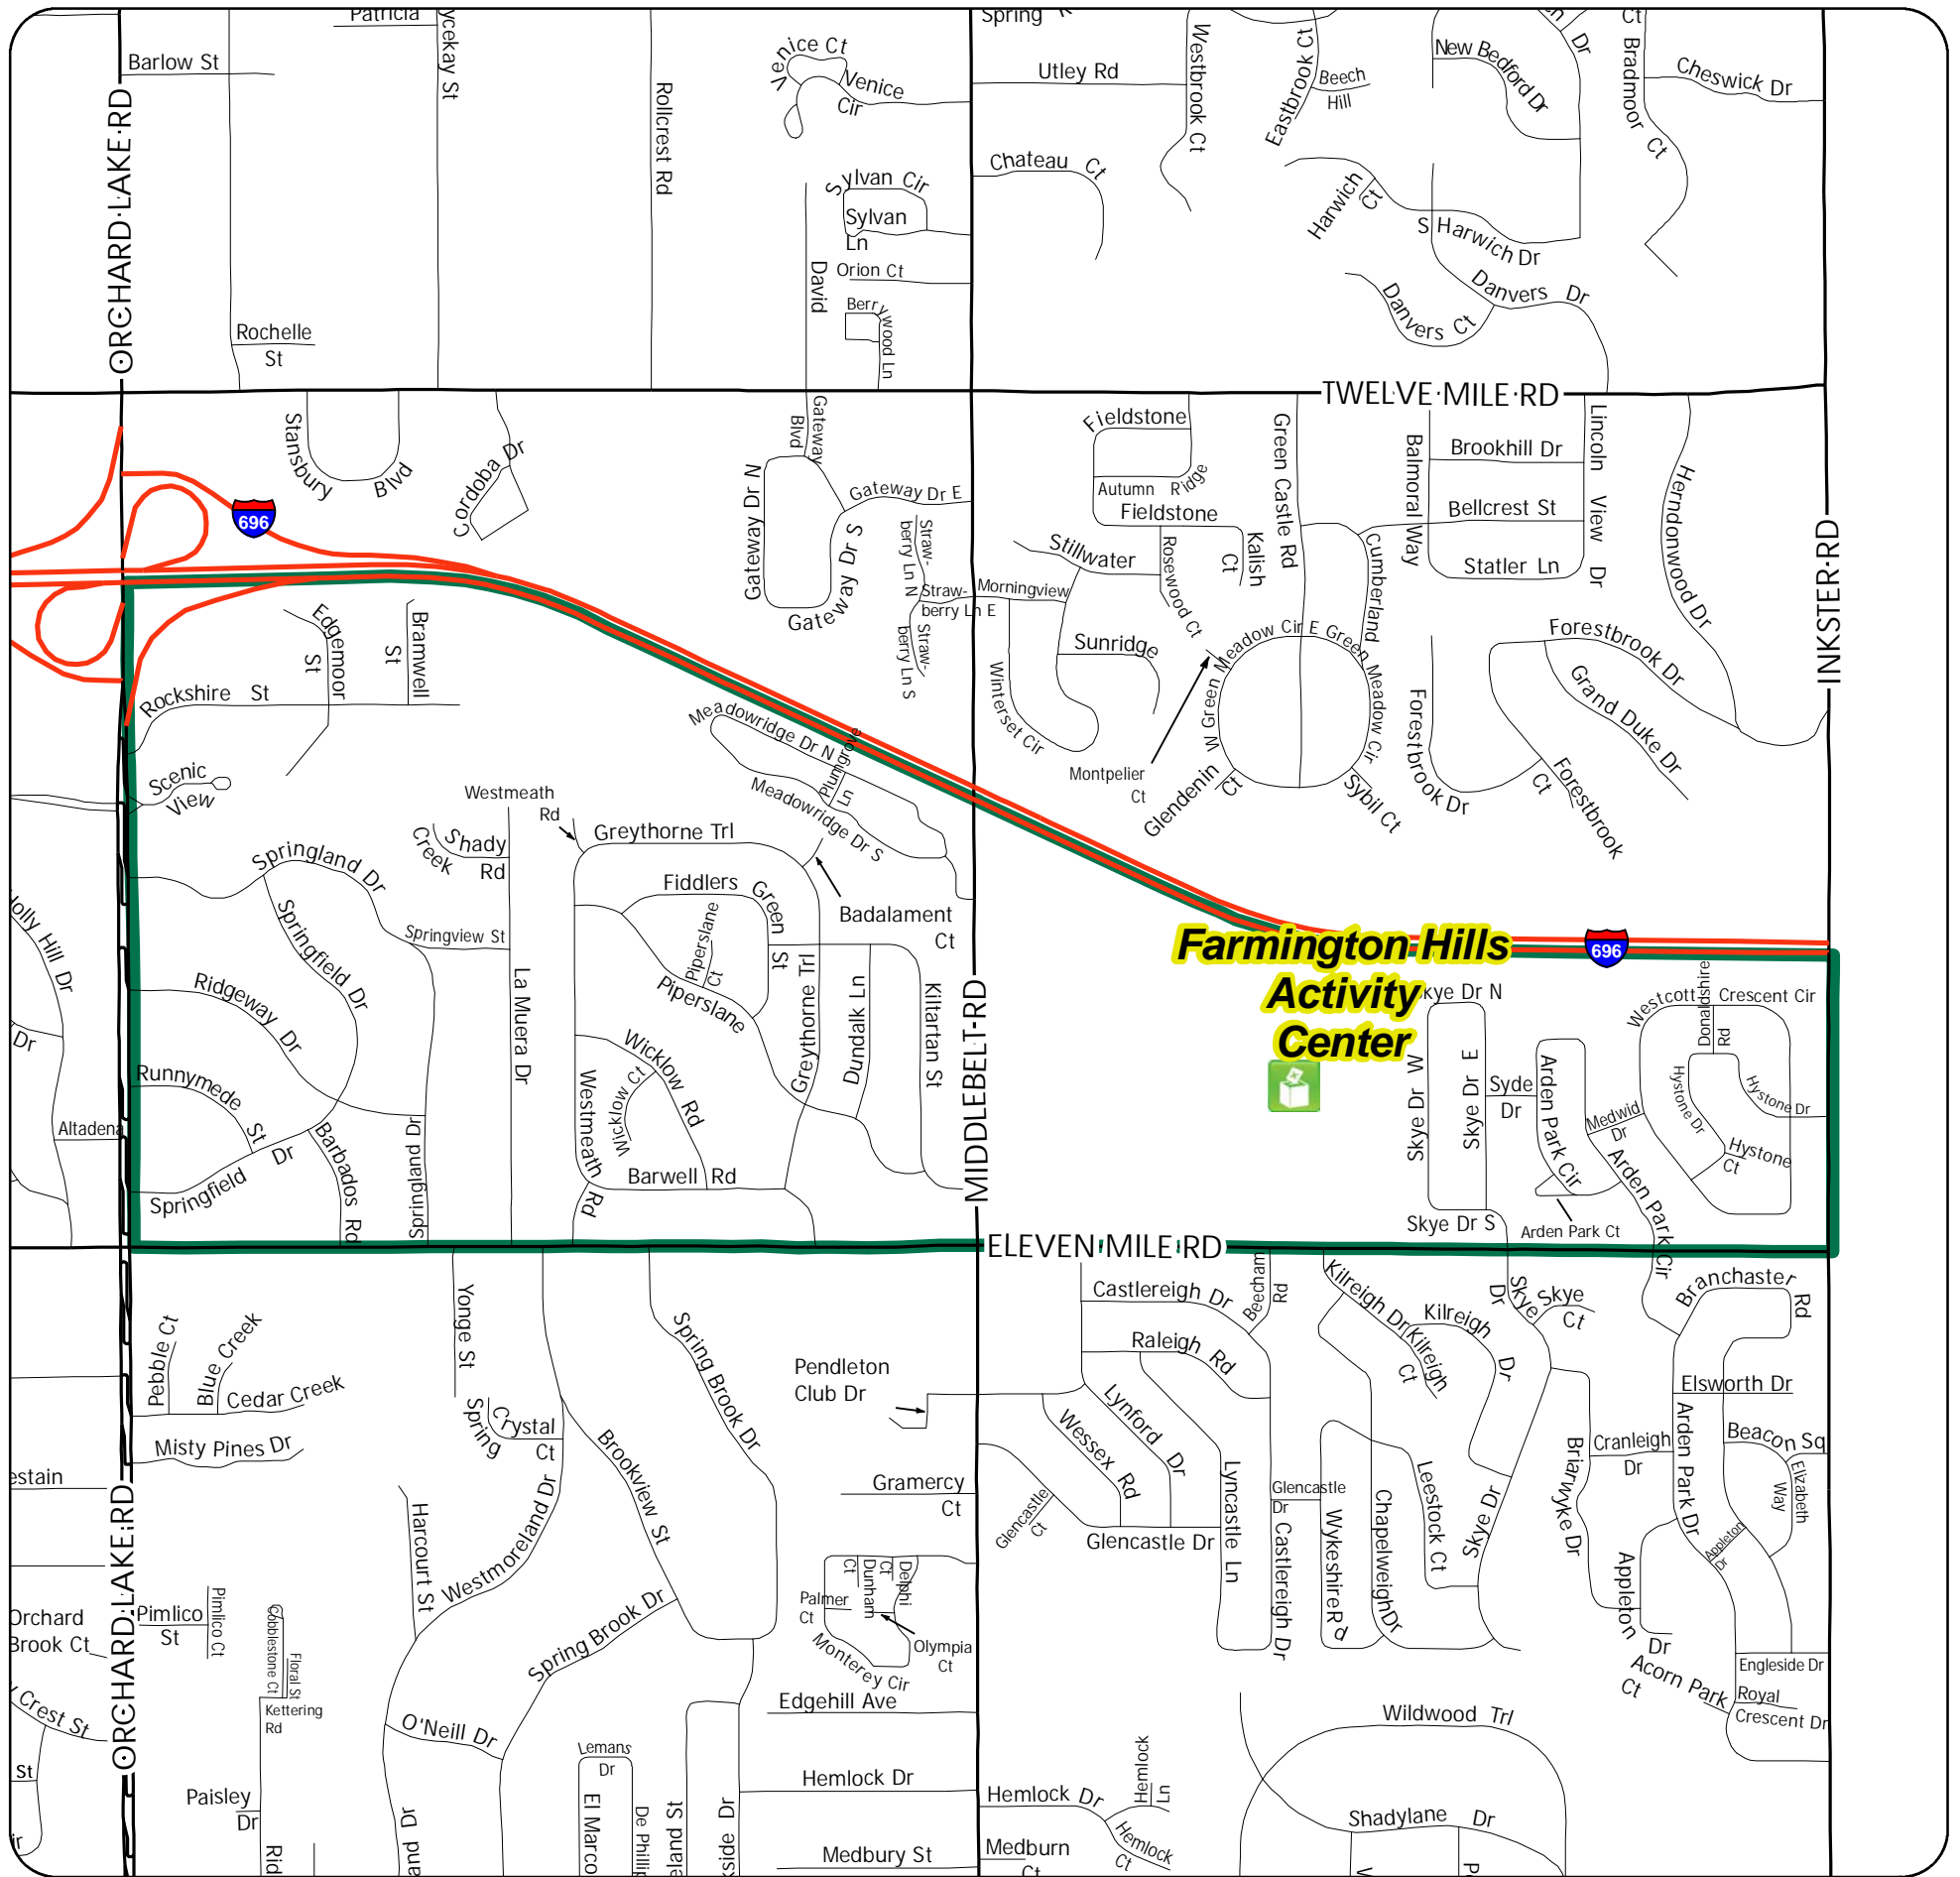

Voting Precinct 13

City of Farmington Hills, Michigan

PRECINCT STREETS

- W 11 MILE RD (Portion)
- ARDEN PARK CIR
- ARDEN PARK CT
- BADALAMENT CT
- BARBADOS RD
- BARWELL RD
- BRANDWELL ST
- DUNDALK ST
- EDGEMOOR ST
- FEILDSTONE
- FIDDLERS GRN
- GREYTHORNE TRL
- HYSTONE DR
- HYSTONE CT
- INKSTER RD
- KILTARTAN ST
- LA MUERA ST
- MEADOW RDG N
- MEADOW RDG S
- MIDDLEBELT RD (Portion)
- ORCHARD LAKE RD (Portion)
- PIPERS LN
- PLUMGROVE LN
- RIDGEWAY DR
- ROCKSHIRE AVE
- RUNNYMEDE ST
- SCENIC VIEW CIR
- SHADY CRK
- W SKYE DR
- N SKYE DR
- E SKYE DR
- S SKYE DR
- SPRINGFIELD DR
- SPRINGLAND ST
- SPRINGVIEW ST
- WESTCOTT CRESCENT CIR
- WESTMEATH ST
- WICKLOW CT
- WICKLOW RD

PRECINCT MAP

MAP LEGEND

- Voting Location
- Voting Precinct Boundary

DISCLAIMER: Although the information provided by this map is believed to be reliable, its accuracy is not warranted in any way. The City of Farmington Hills assumes no liability for any claims arising from the use of this map.