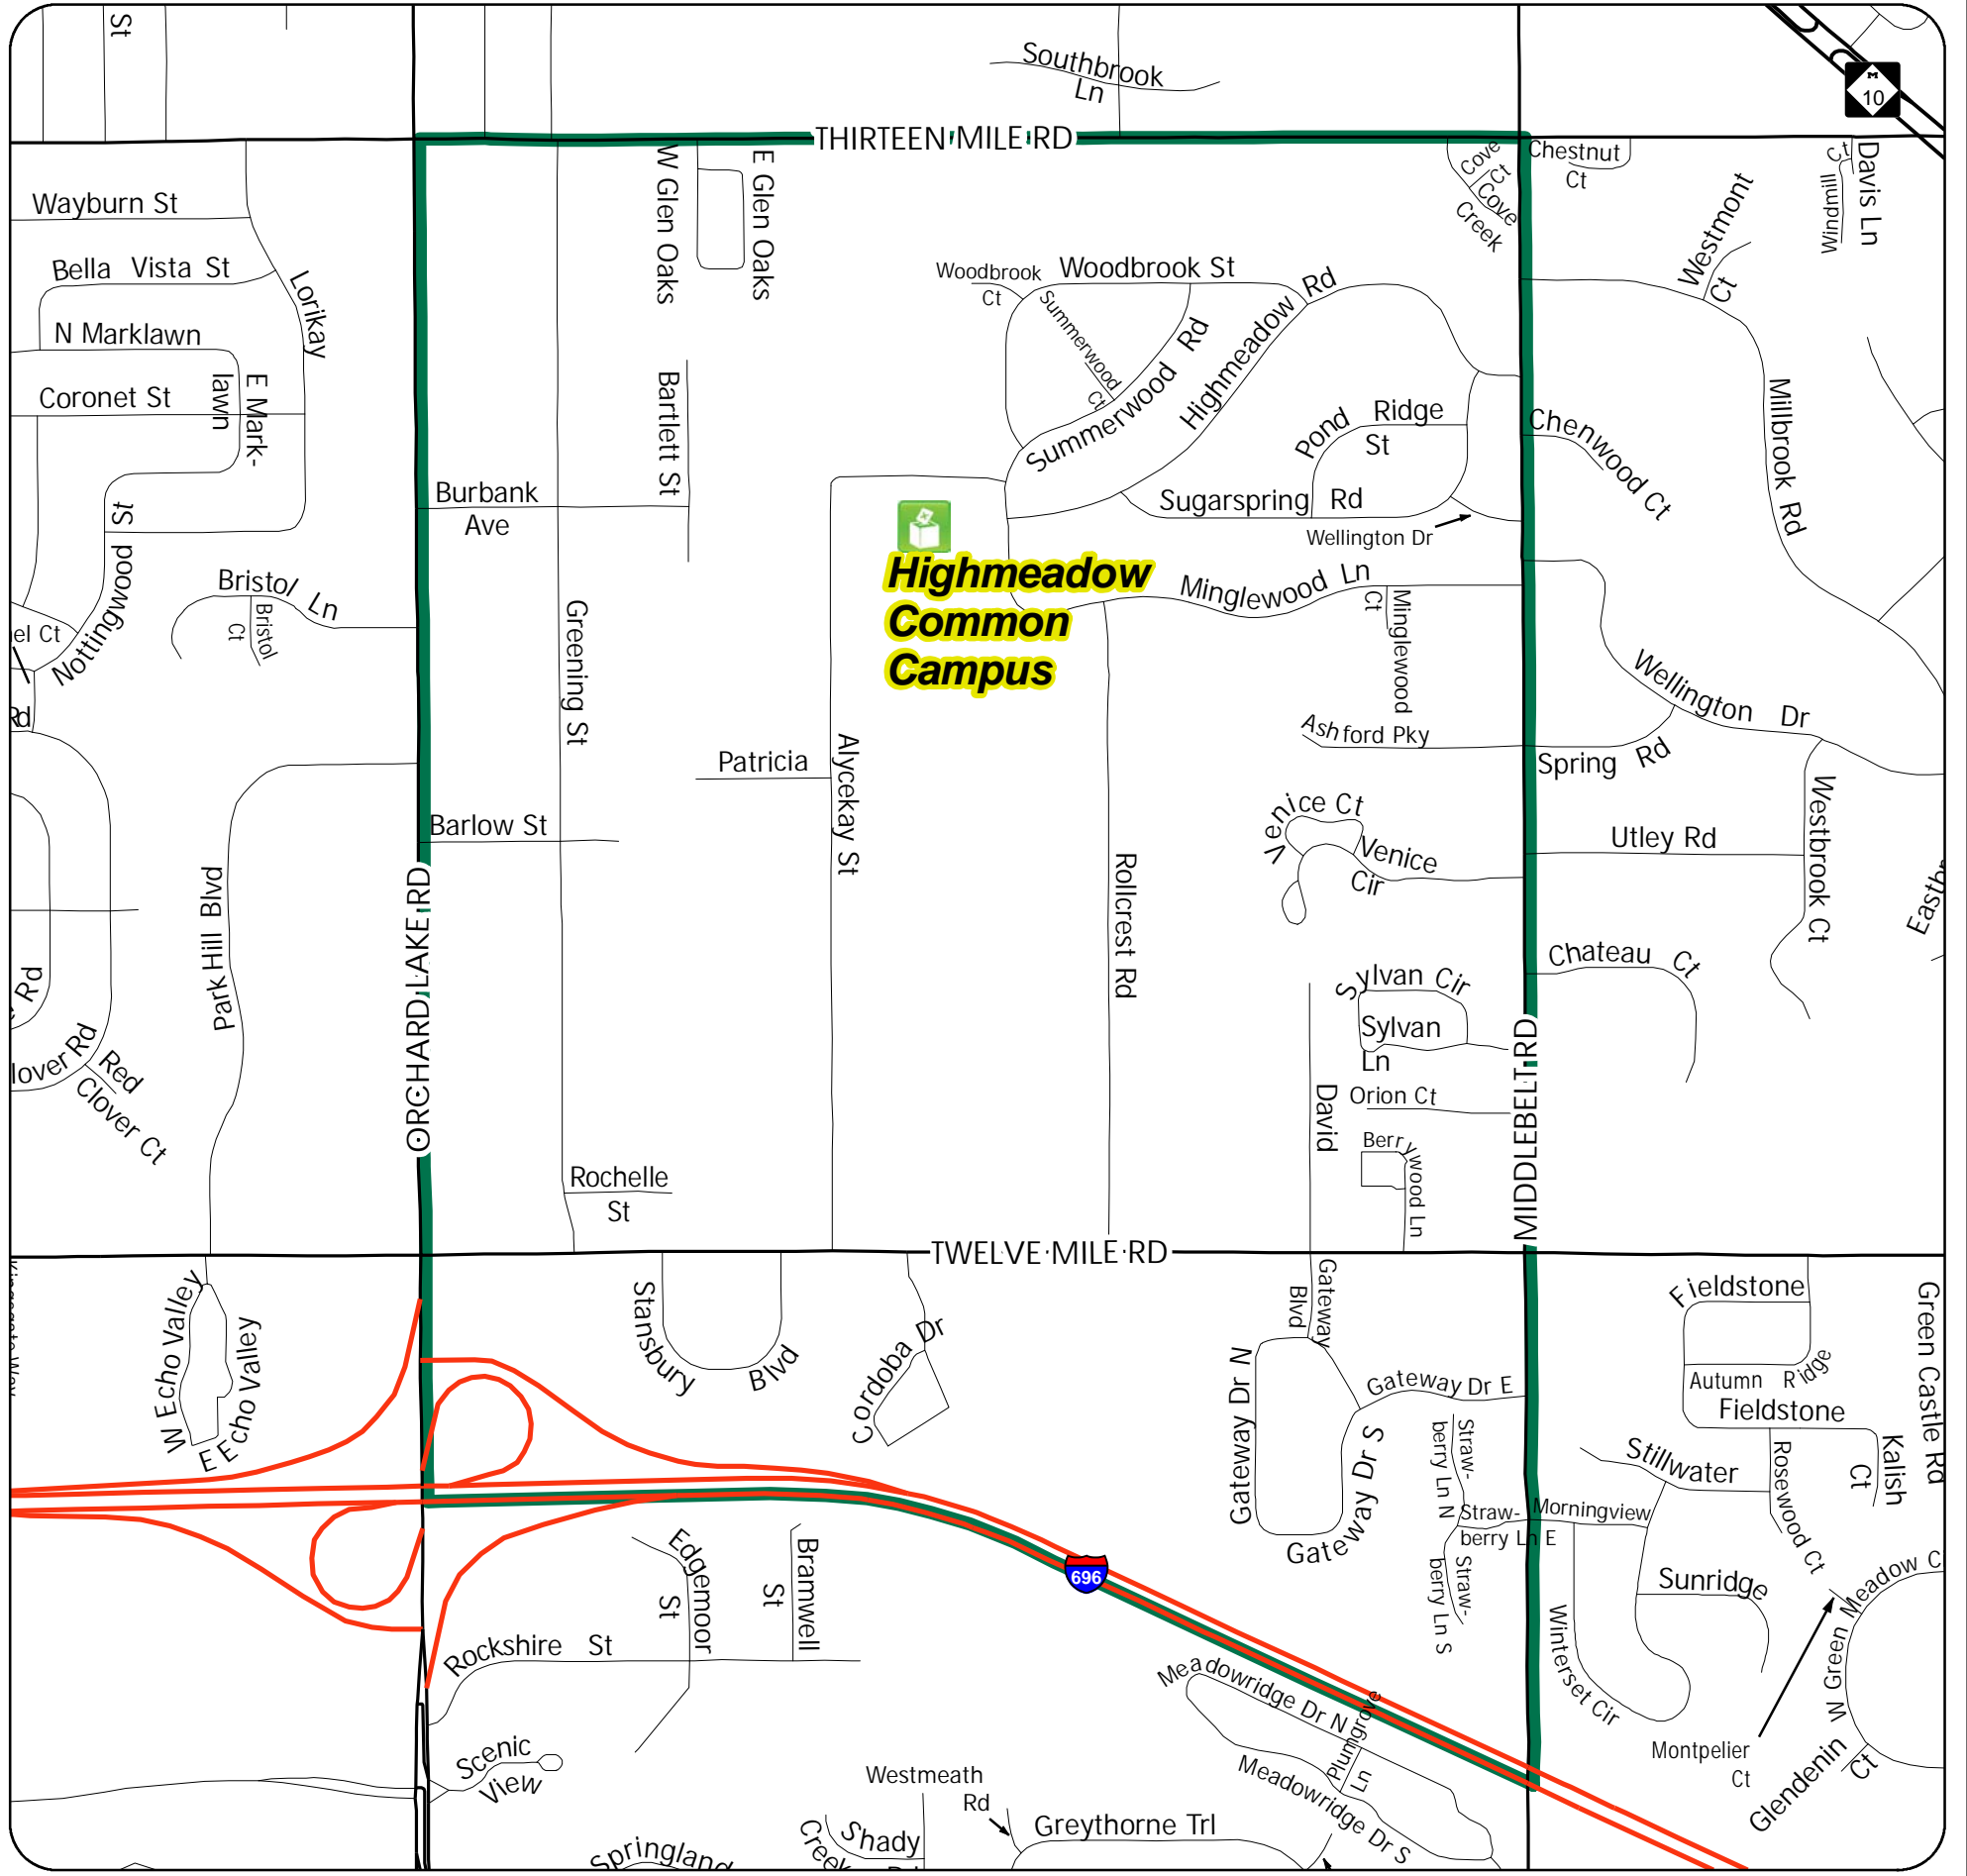

Voting Precinct 11

City of Farmington Hills, Michigan

PRECINCT STREETS

- | | |
|---------------------------|-----------------|
| W 12 MILE RD (Portion) | PATRICIA ST |
| W 13 MILE RD (Portion) | POND RIDGE RD |
| ALYCEKAY ST | ROCHELLE ST |
| ASHFORD PKWY | ROLLCREST RD |
| BARLOW ST | STANSBURY ST |
| BARTLETT ST | STRAWBERRY LN |
| BERRYWOOD LN | SUGAR SPRING RD |
| BURBANK ST | SUMMERWOOD RD |
| CORDOBA | SUMMERWOOD CT |
| COVE CREEK LN | SYLVAN LN |
| DAVID ST | VENICE CT |
| GATEWAY DR W | VENICE CIR |
| GATEWAY DR N | WELLINGTON ST |
| GATEWAY DR S | WOODBROOK CT |
| GATEWAY DR E | WOODBROOK ST |
| GATEWAY BLVD | |
| GLEN OAKS BLVD W | |
| GLEN OAKS BLVD E | |
| GREENING ST | |
| HIGHMEADOW RD | |
| MIDDLEBELT RD (Portion) | |
| MINGLEWOOD CT | |
| MINGLEWOOD LN | |
| ORCHARD LAKE RD (Portion) | |
| ORION CT | |

PRECINCT MAP

MAP LEGEND

- Voting Location
- Voting Precinct Boundary

DISCLAIMER: Although the information provided by this map is believed to be reliable, its accuracy is not warranted in any way. The City of Farmington Hills assumes no liability for any claims arising from the use of this map.