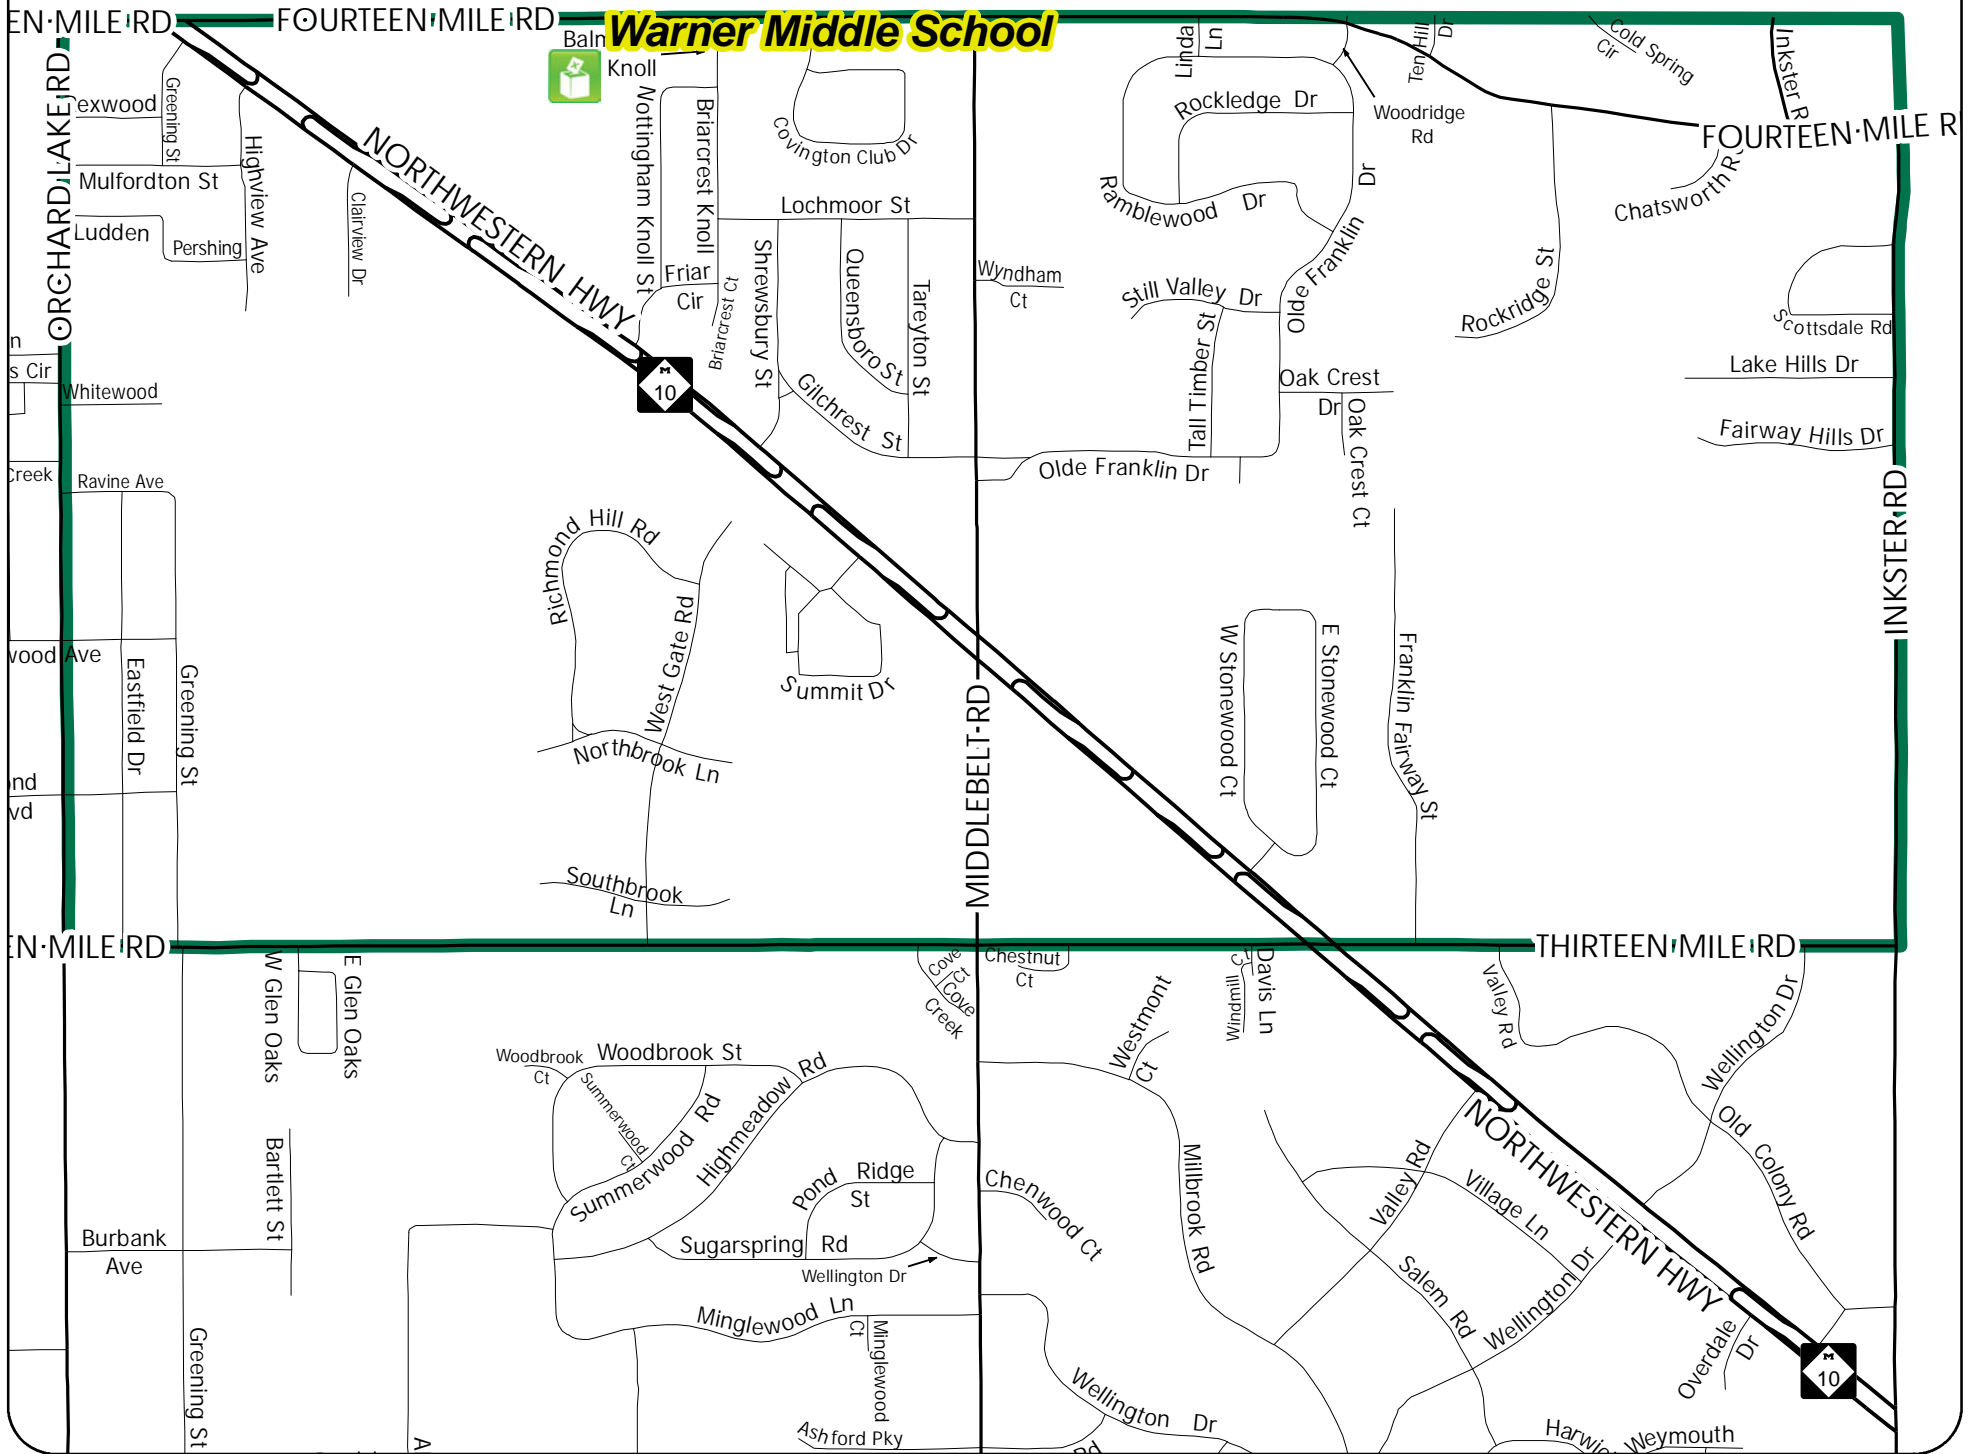

# Voting Precinct 1

## City of Farmington Hills, Michigan

### PRECINCT STREETS

- |                            |                           |
|----------------------------|---------------------------|
| 10 HILL DR                 | NOTTINGHAM KNLS           |
| W 13 MILE RD (Portion)     | OAKCREST CT               |
| W 14 MILE RD (Portion)     | OAKCREST DR               |
| BALMORAL KNLS              | OLDE FRANKLIN DR          |
| BRIARCREST KNLS            | ORCHARD LAKE RD (Portion) |
| BRIARCREST CT              | PERSHING ST               |
| CHATSWORTH ST              | QUEENSBORO ST             |
| CLAIRVIEW CT               | RAMBLEWOOD DR             |
| CLAIRVIEW DR               | REXWOOD ST                |
| COLDSRING LN               | RICHMOND HL               |
| COVINGTON CLUB DR          | ROCKLEDGE DR              |
| EASTFIELD DR               | ROCKRIDGE LN              |
| FAIRWAY HILLS DR           | SCOTTSDALE ST             |
| FRANKLIN FAIRWAY ST        | SHREWSBURY ST             |
| FRIAR CIR                  | SOUTHBROOK ST             |
| GILCHREST ST               | STILL VALLEY DR           |
| GREENING ST                | E STONEWOOD CT            |
| HIGHVIEW AVE               | W STONEWOOD CT            |
| INKSTER RD (Portion)       | STONEWOOD CT              |
| LAKEHILLS DR               | SUMMIT DR                 |
| LOCHMOOR ST                | TALL TIMBER DR            |
| LUDDEN ST                  | TAREYTON ST               |
| MIDDLEBELT RD (Portion)    | WESTGATE RD               |
| NORTHBROOK ST              | WOODRIDGE DR              |
| NORTHWESTERN HWY (Portion) | WYNDHAM CT                |

### PRECINCT MAP