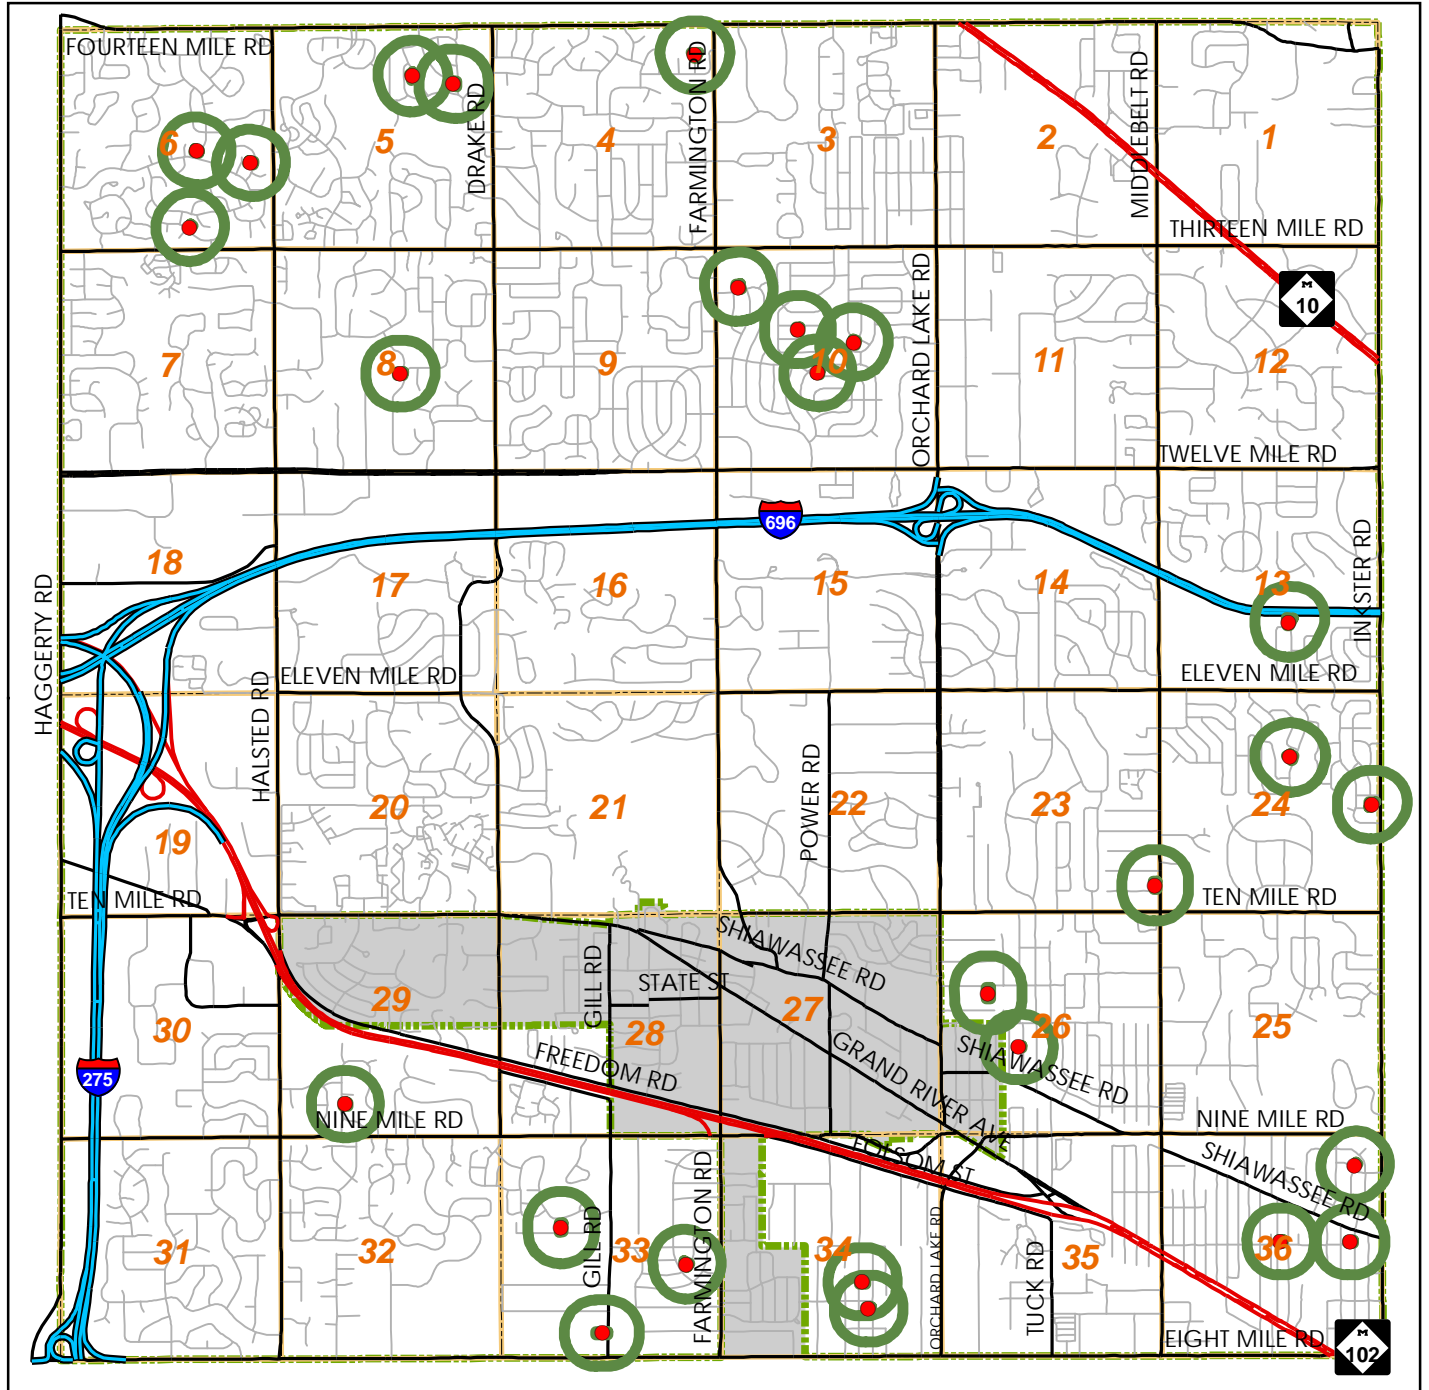

Group and Family Daycares

City of Farmington Hills, Michigan

June 2009

SOURCE: City of Farmington Hills GIS, 2009
Oakland County GIS, 2009

- State Licensed Day Care
- 750-Foot Buffer Zone

Base Map

- Interstates
- State routes
- Major roads
- Minor roads
- Municipal boundaries

Chapter 34, Article III, Section 34-55(7) of the Farmington Hills City Code

e. The state licensed day care home shall not be located closer than seven hundred fifty (750') feet from another licensed day care home. The distance required above shall be measured from the respective point on each property line that is nearest to the other.